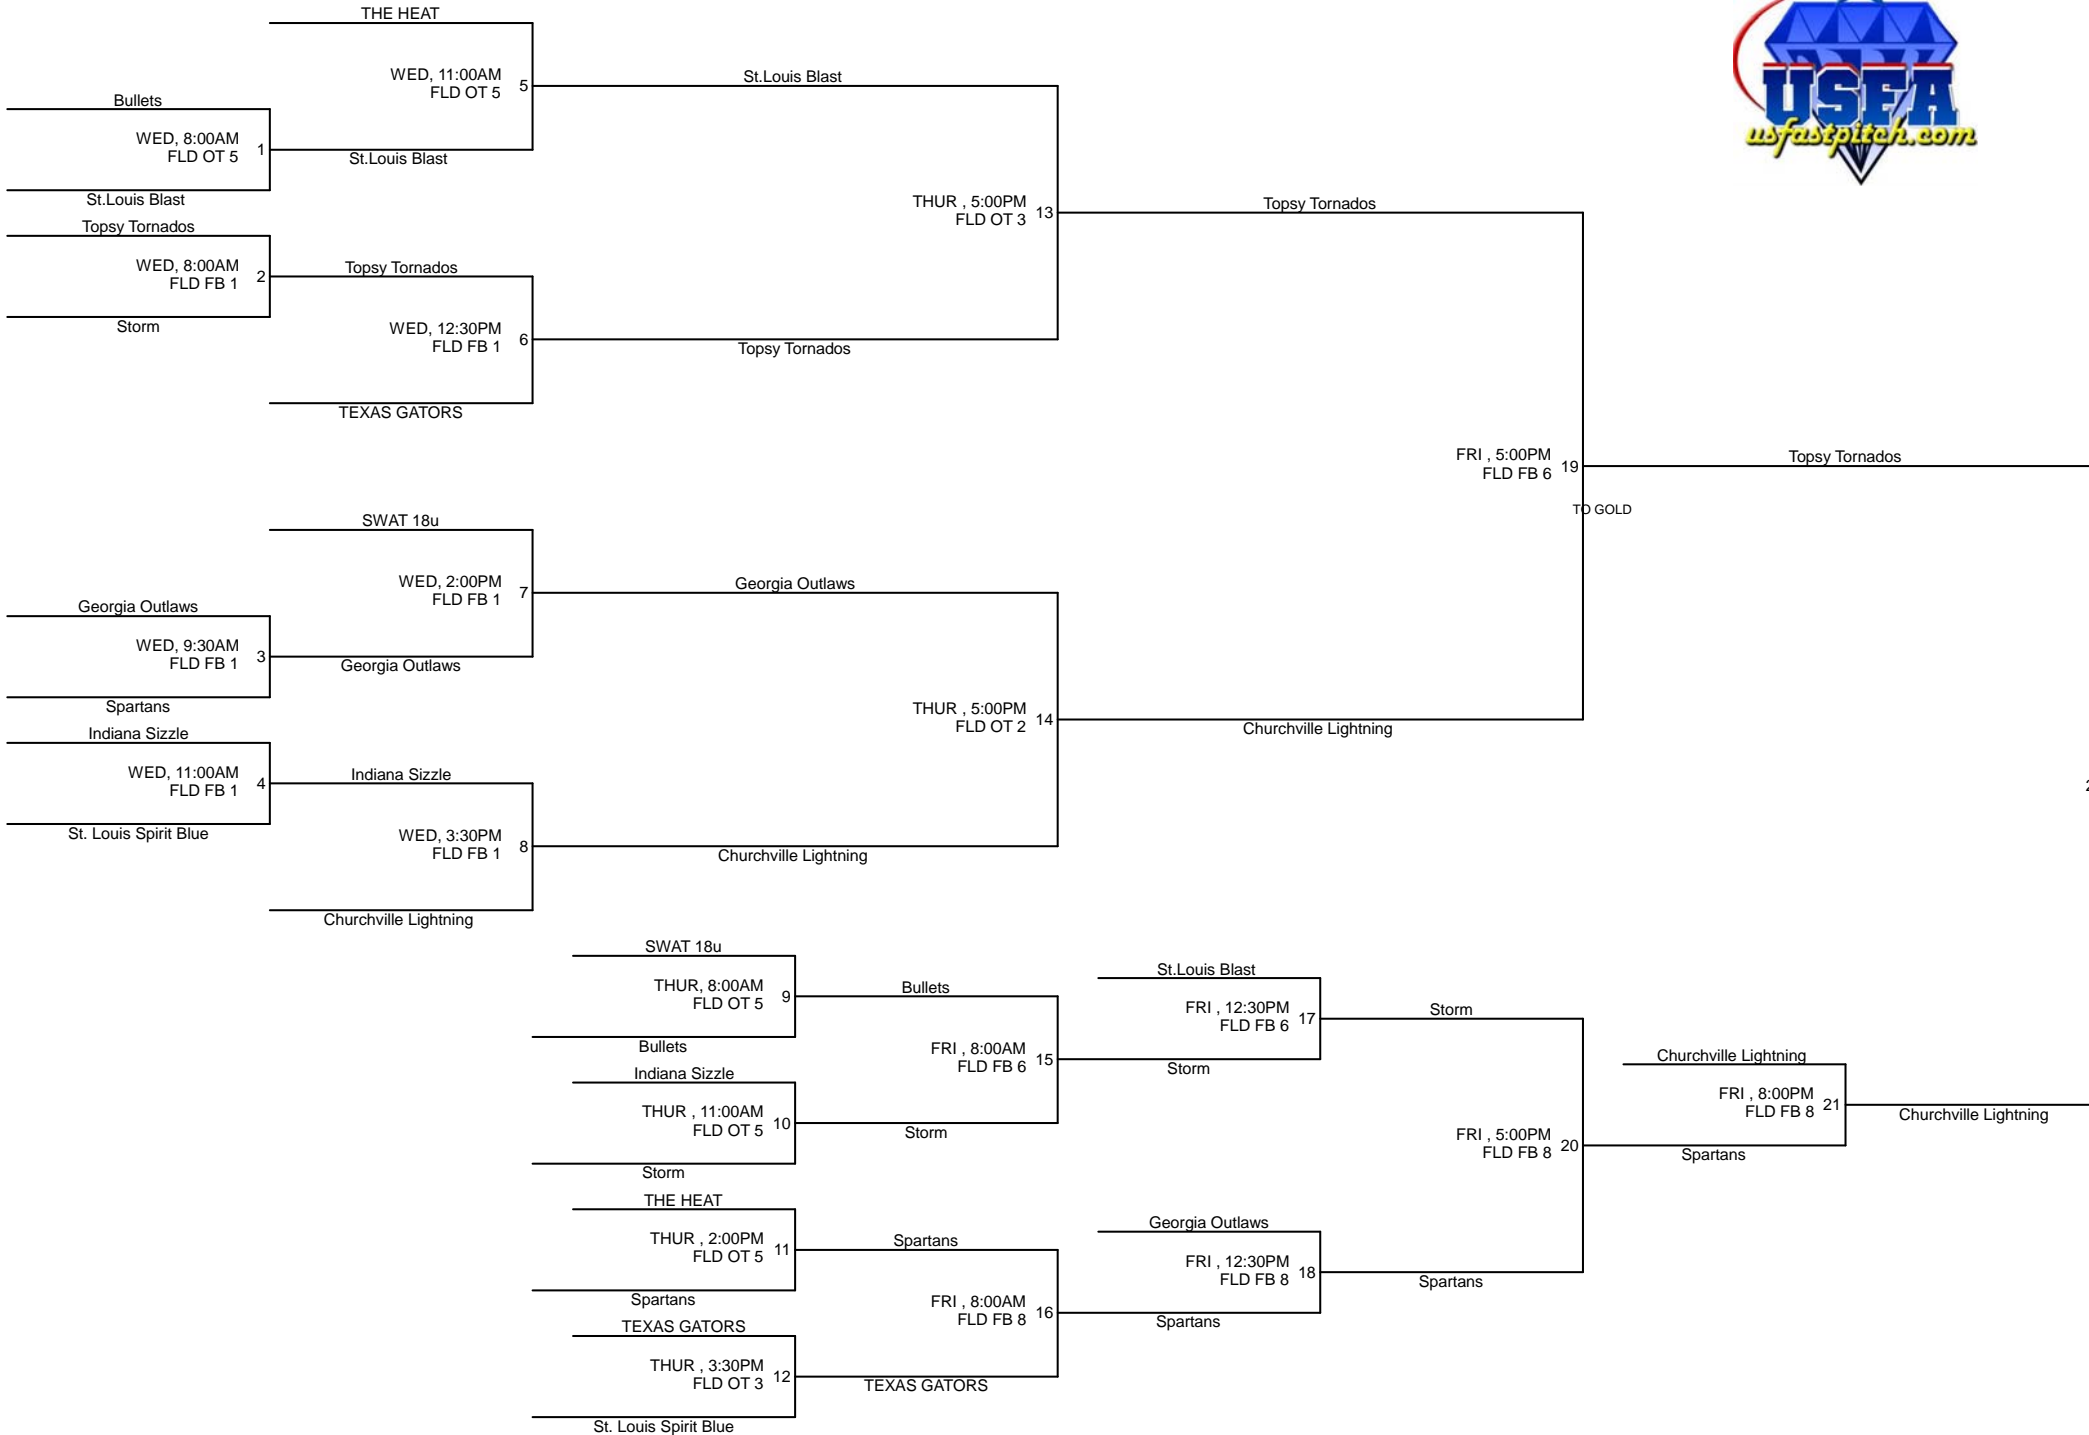

Topsy Tornados

Sat, 9:30 AM
frank brown-7 (23)

Patriots

Patriots

12:30 PM
frank brown-7

Patriots

Topsy Tornados

Topsy Tornados

Churchville Lightning
Sat, 8:00 AM
frank brown-7

Louisville Magic

Louisville Magic

18B BRACKET #1 of 2

I8B BRACKET #2 of 2