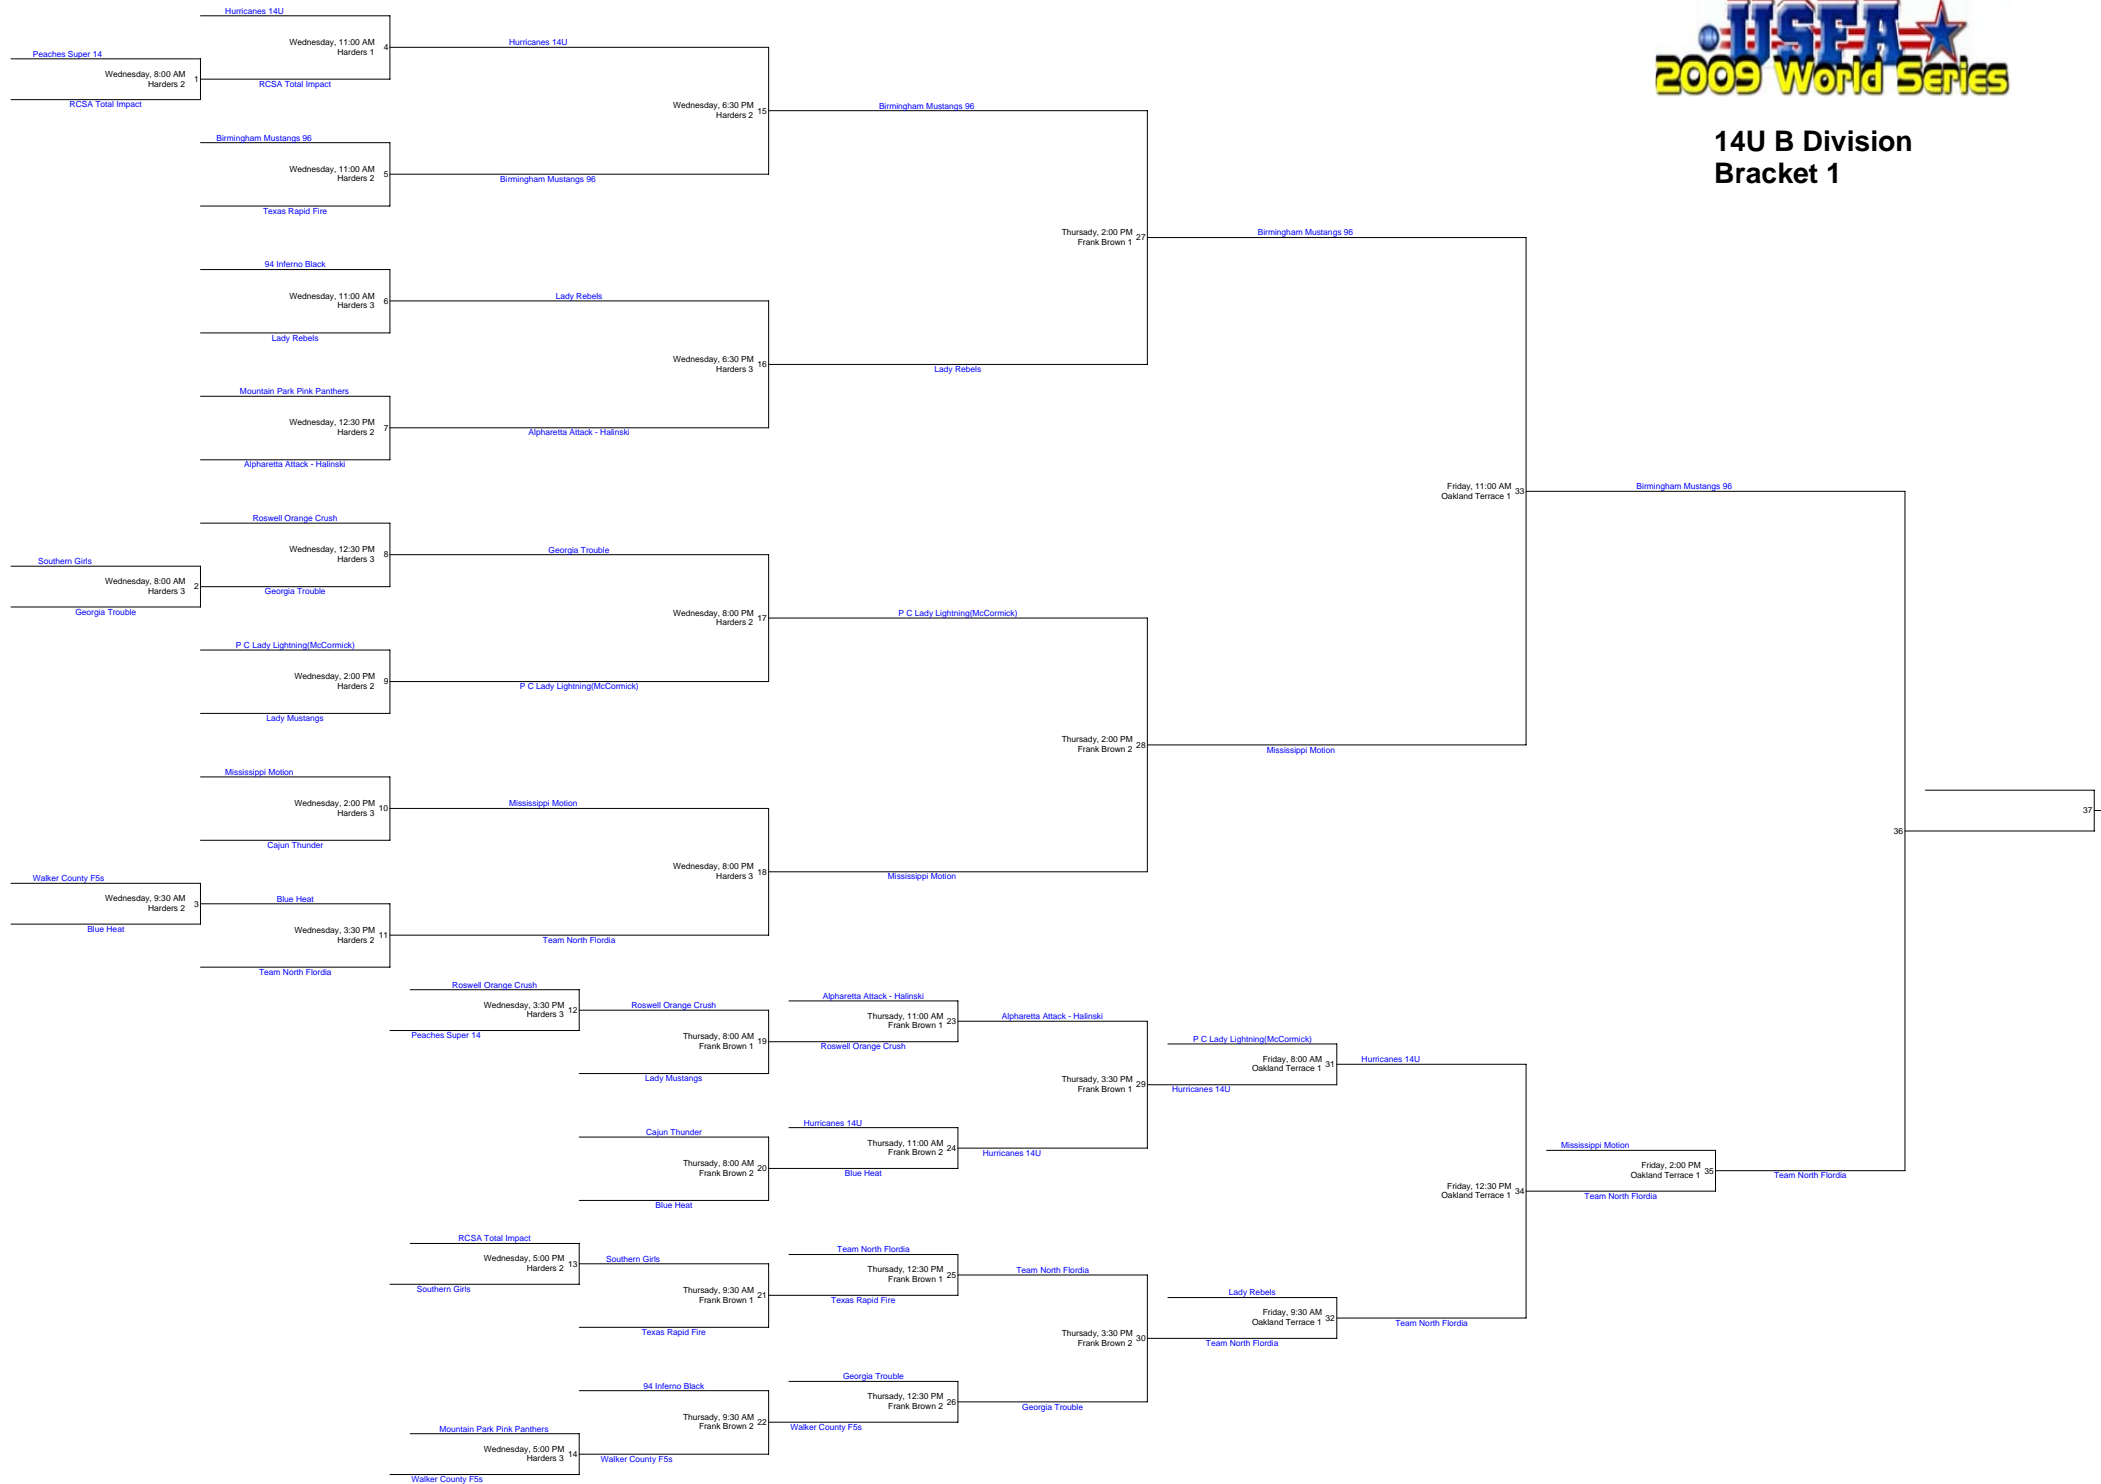

14U B Division Bracket 1