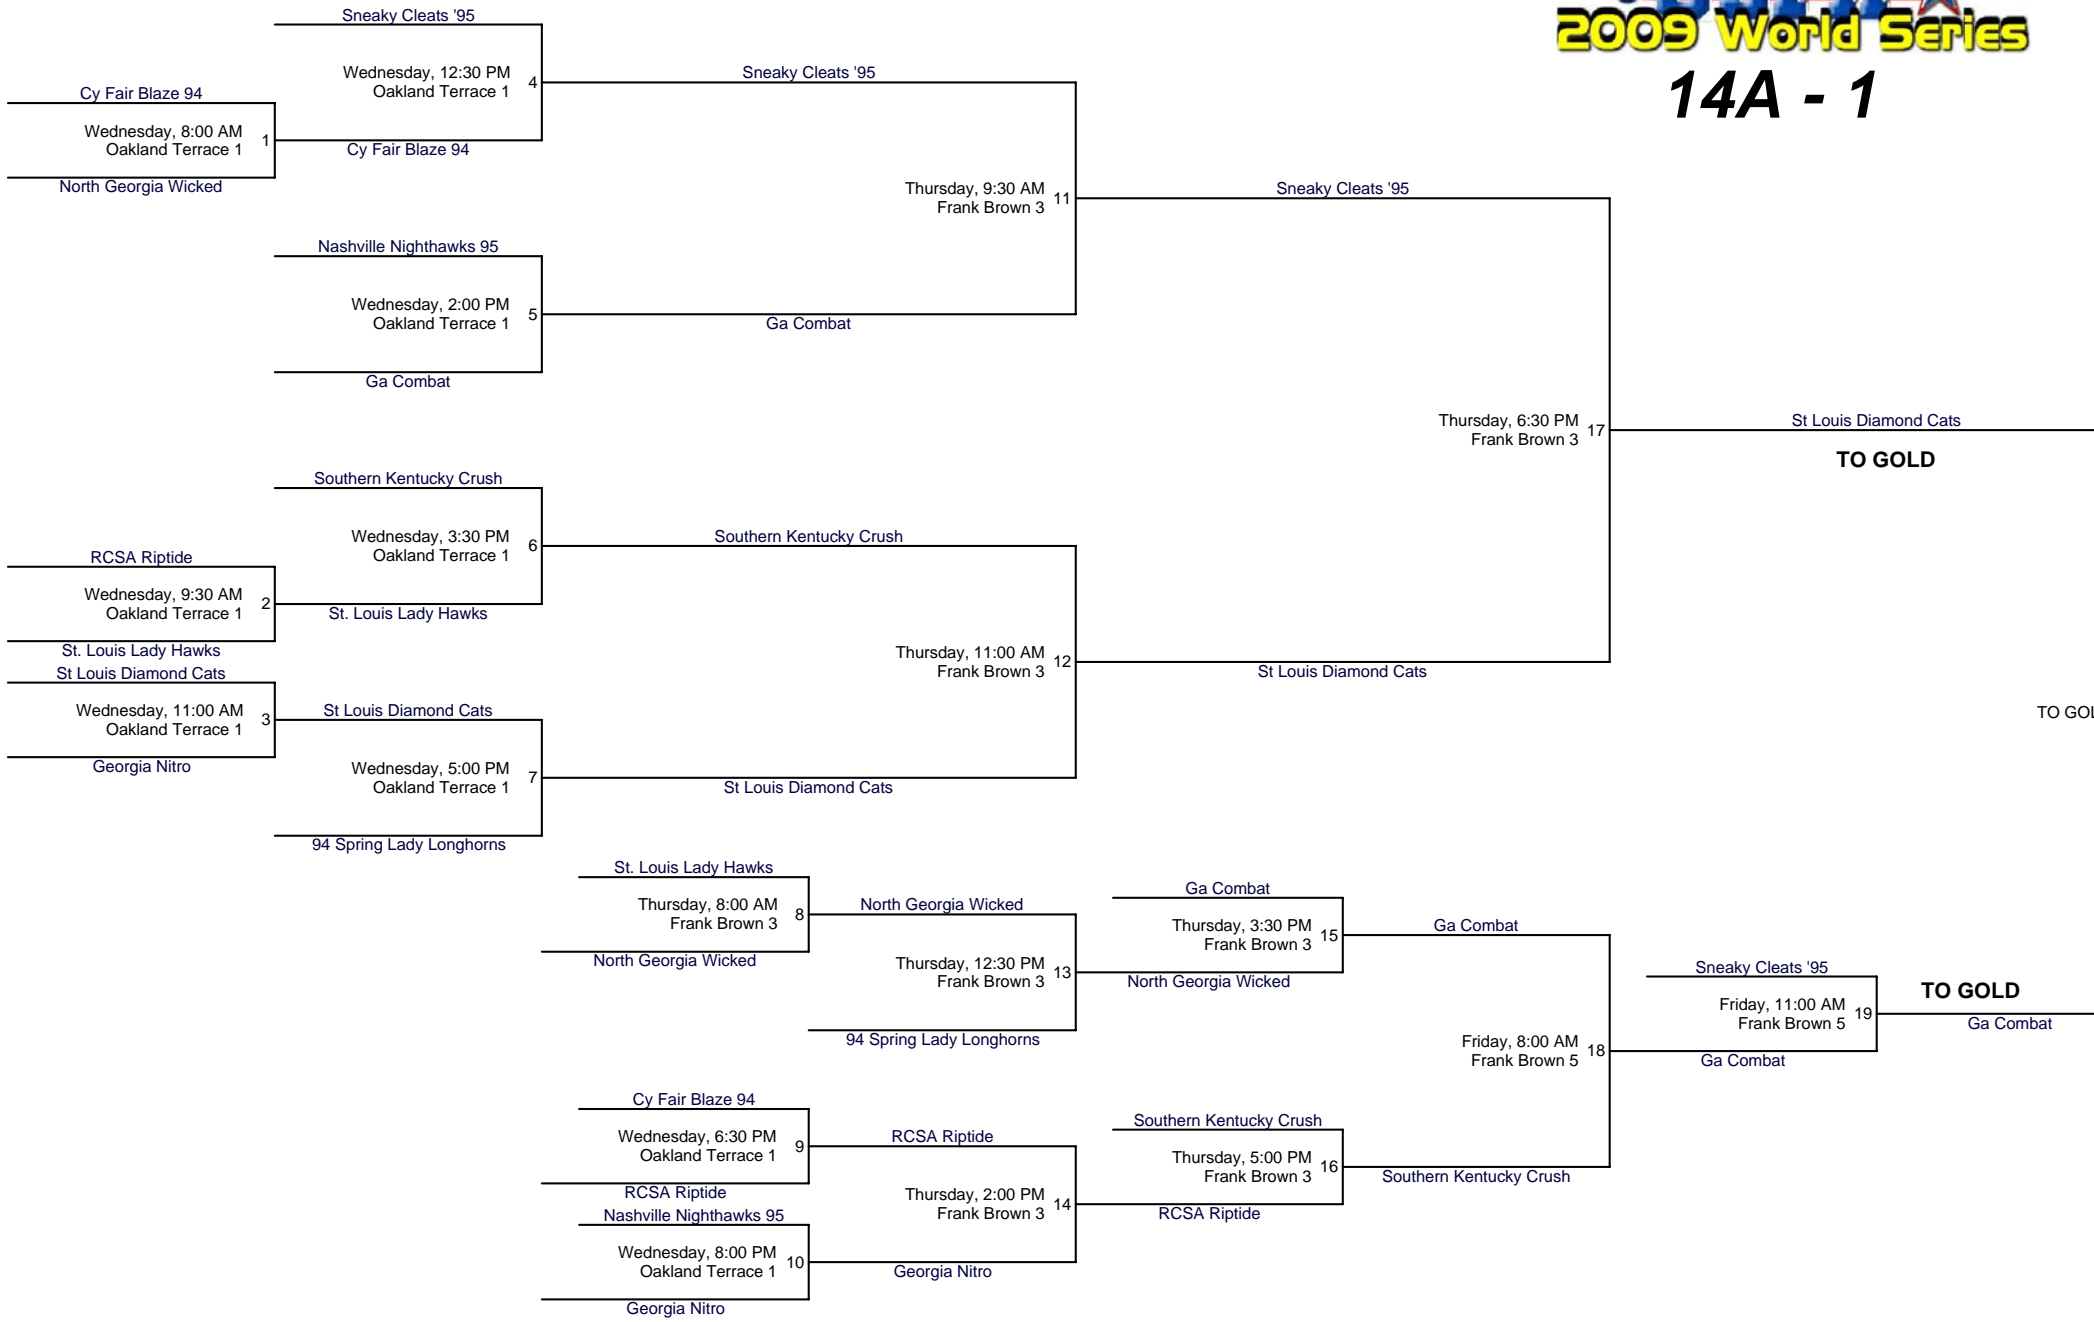

USA 2009 World Series 14A - 1