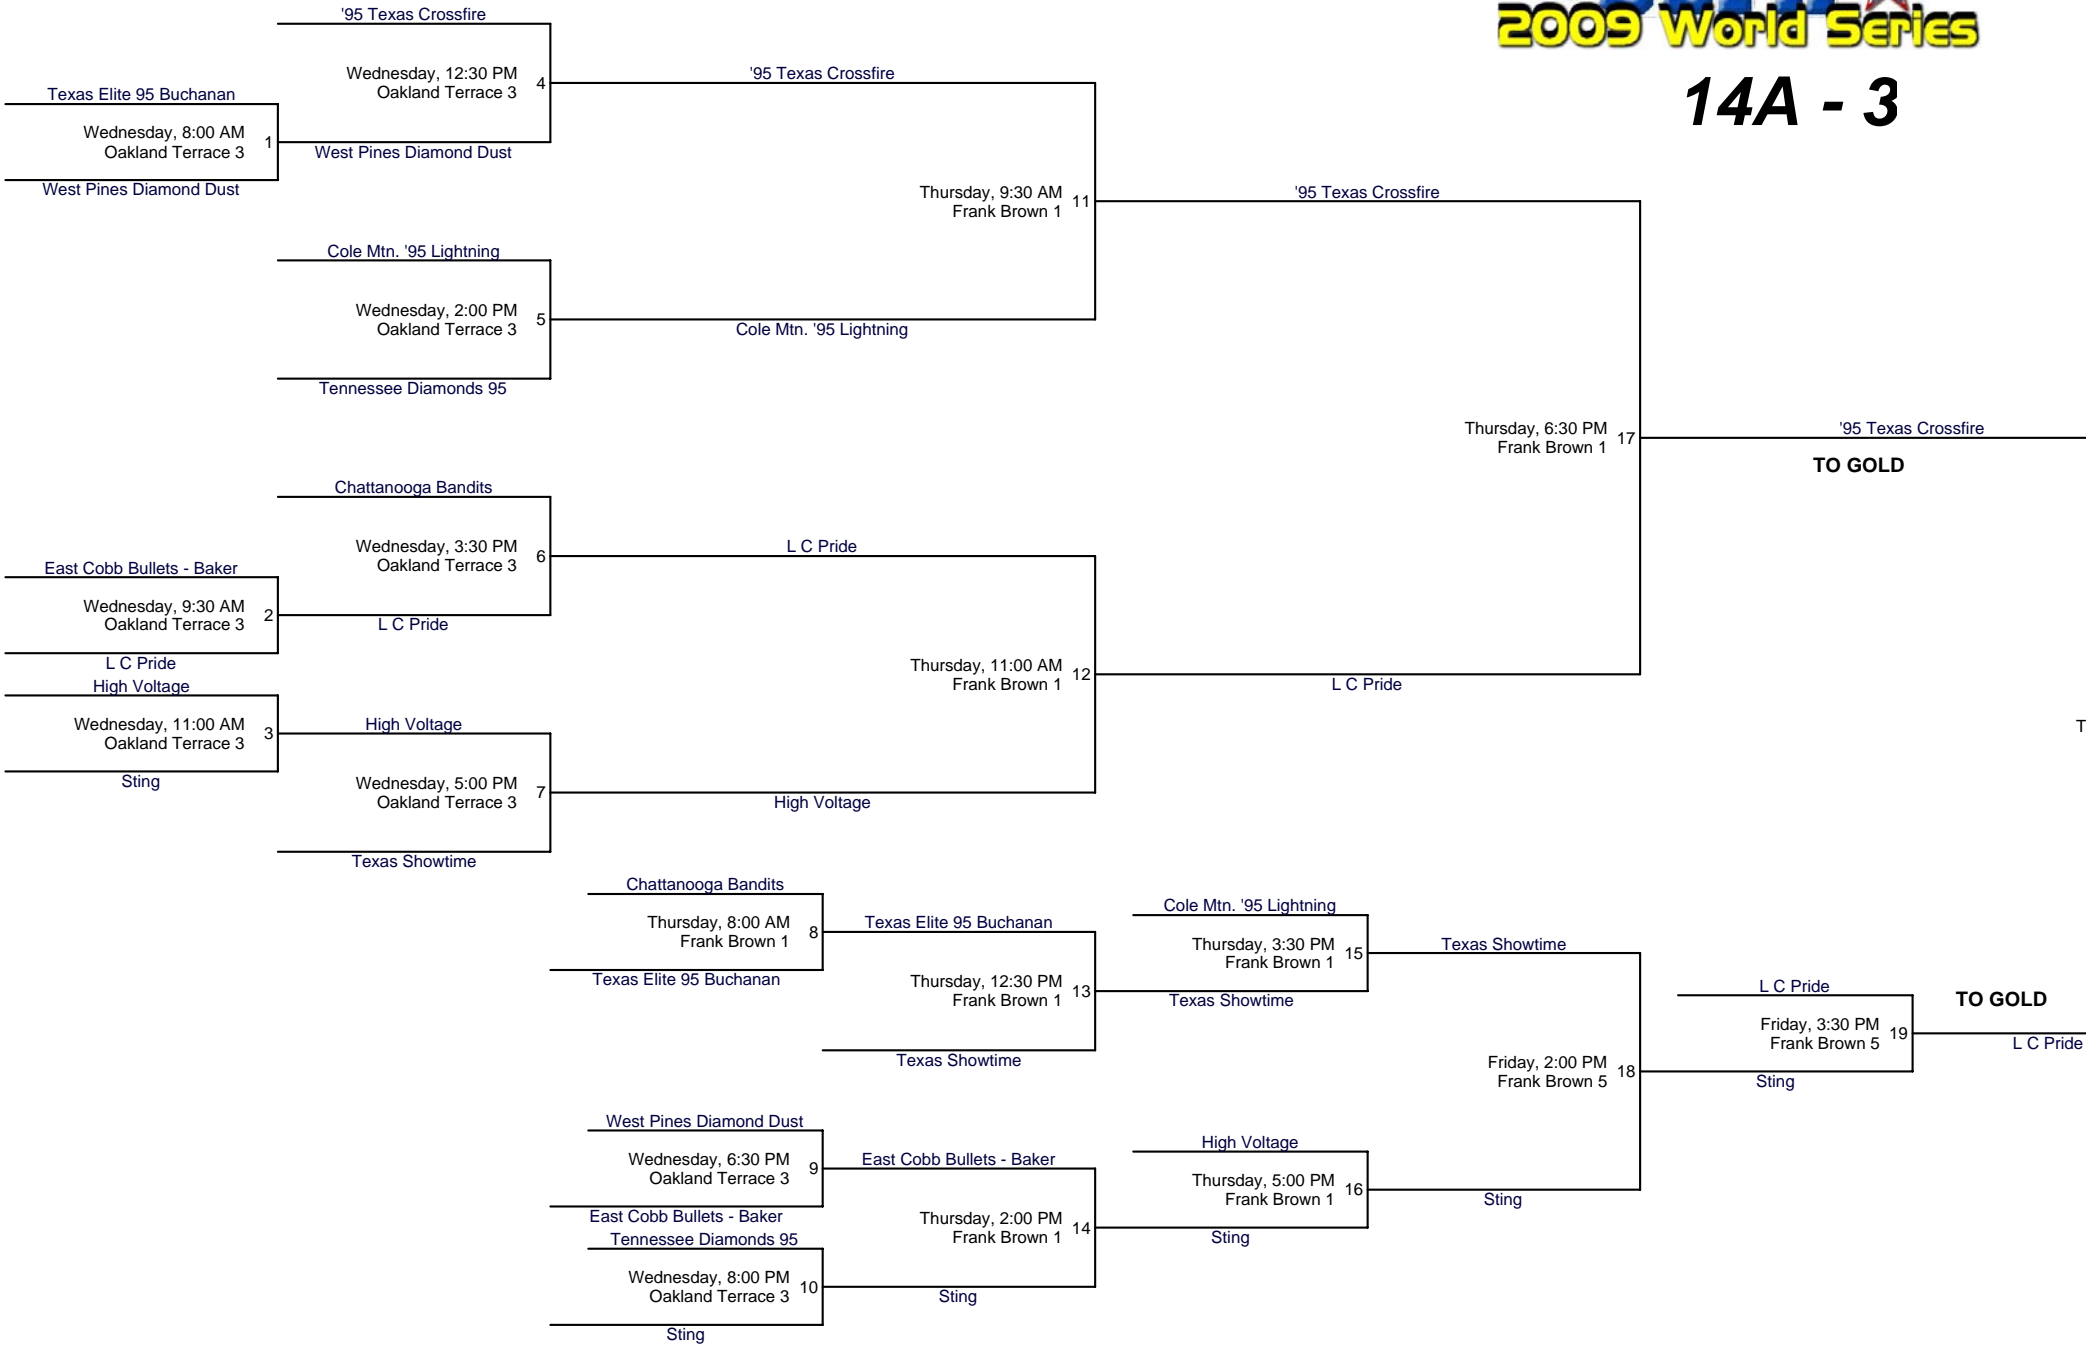

# 14U GOLD A-WORLD SERIES

St Louis Diamond Cats

Sat, 9:30 AM  
Frank Brown-3 (1)

AL Twisters 94

AL Twisters 94

Sat, 12:30 pm

Comets '94

Frank Brown-4

Sat, 8:00 AM  
Frank Brown-3 (4)

Texas Jets 94

L C Pride

AL Twisters 94

Sat, 3:30 PM  
Frank Brown-7

AL Twisters 94

Comets '94

Sat, 2:00 PM  
Frank Brown-7

# USA 2009 World Series 14A - 1

**USFA**  
2009 World Series  
**14A - 2**

**14A - 3**