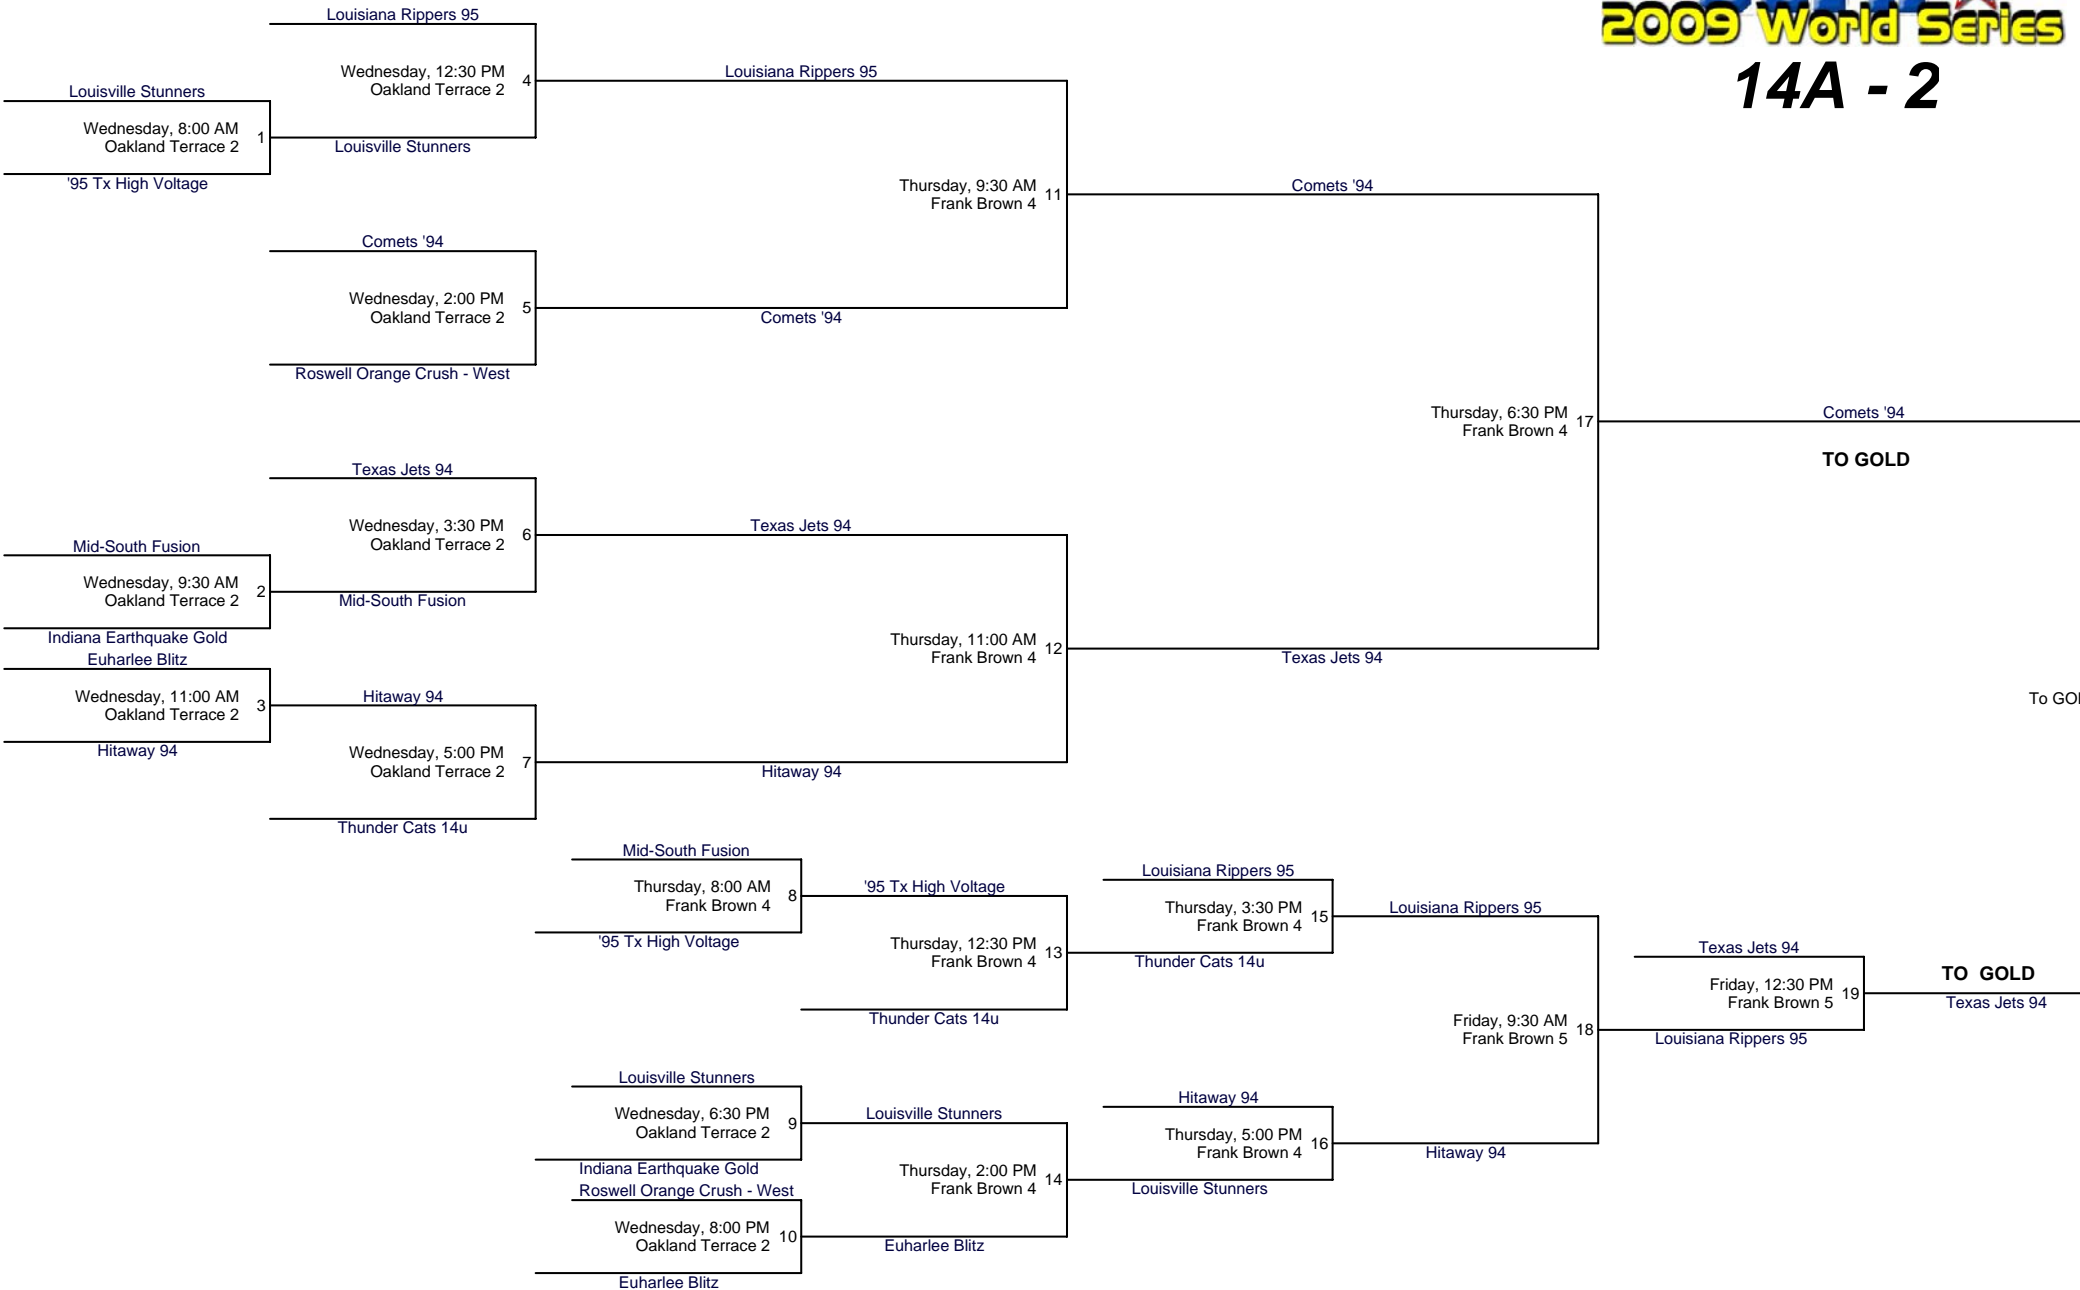

# 14U GOLD A-WORLD SERIES

St Louis Diamond Cats

Sat, 9:30 AM  
Frank Brown-3 (1)

AL Twisters 94

AL Twisters 94

Sat, 12:30 pm

Comets '94

Frank Brown-4

Sat, 8:00 AM  
Frank Brown-3 (4)

Texas Jets 94

L C Pride

AL Twisters 94

Sat, 3:30 PM  
Frank Brown-7

AL Twisters 94

Comets '94

Sat, 2:00 PM  
Frank Brown-7

Comets '94

94 Bad Attitude

UNITED STATES FASTPITCH ASSOCIATION

# USA 2009 World Series 14A - 1

**USFA**  
2009 World Series  
**14A - 2**

**14A - 3**