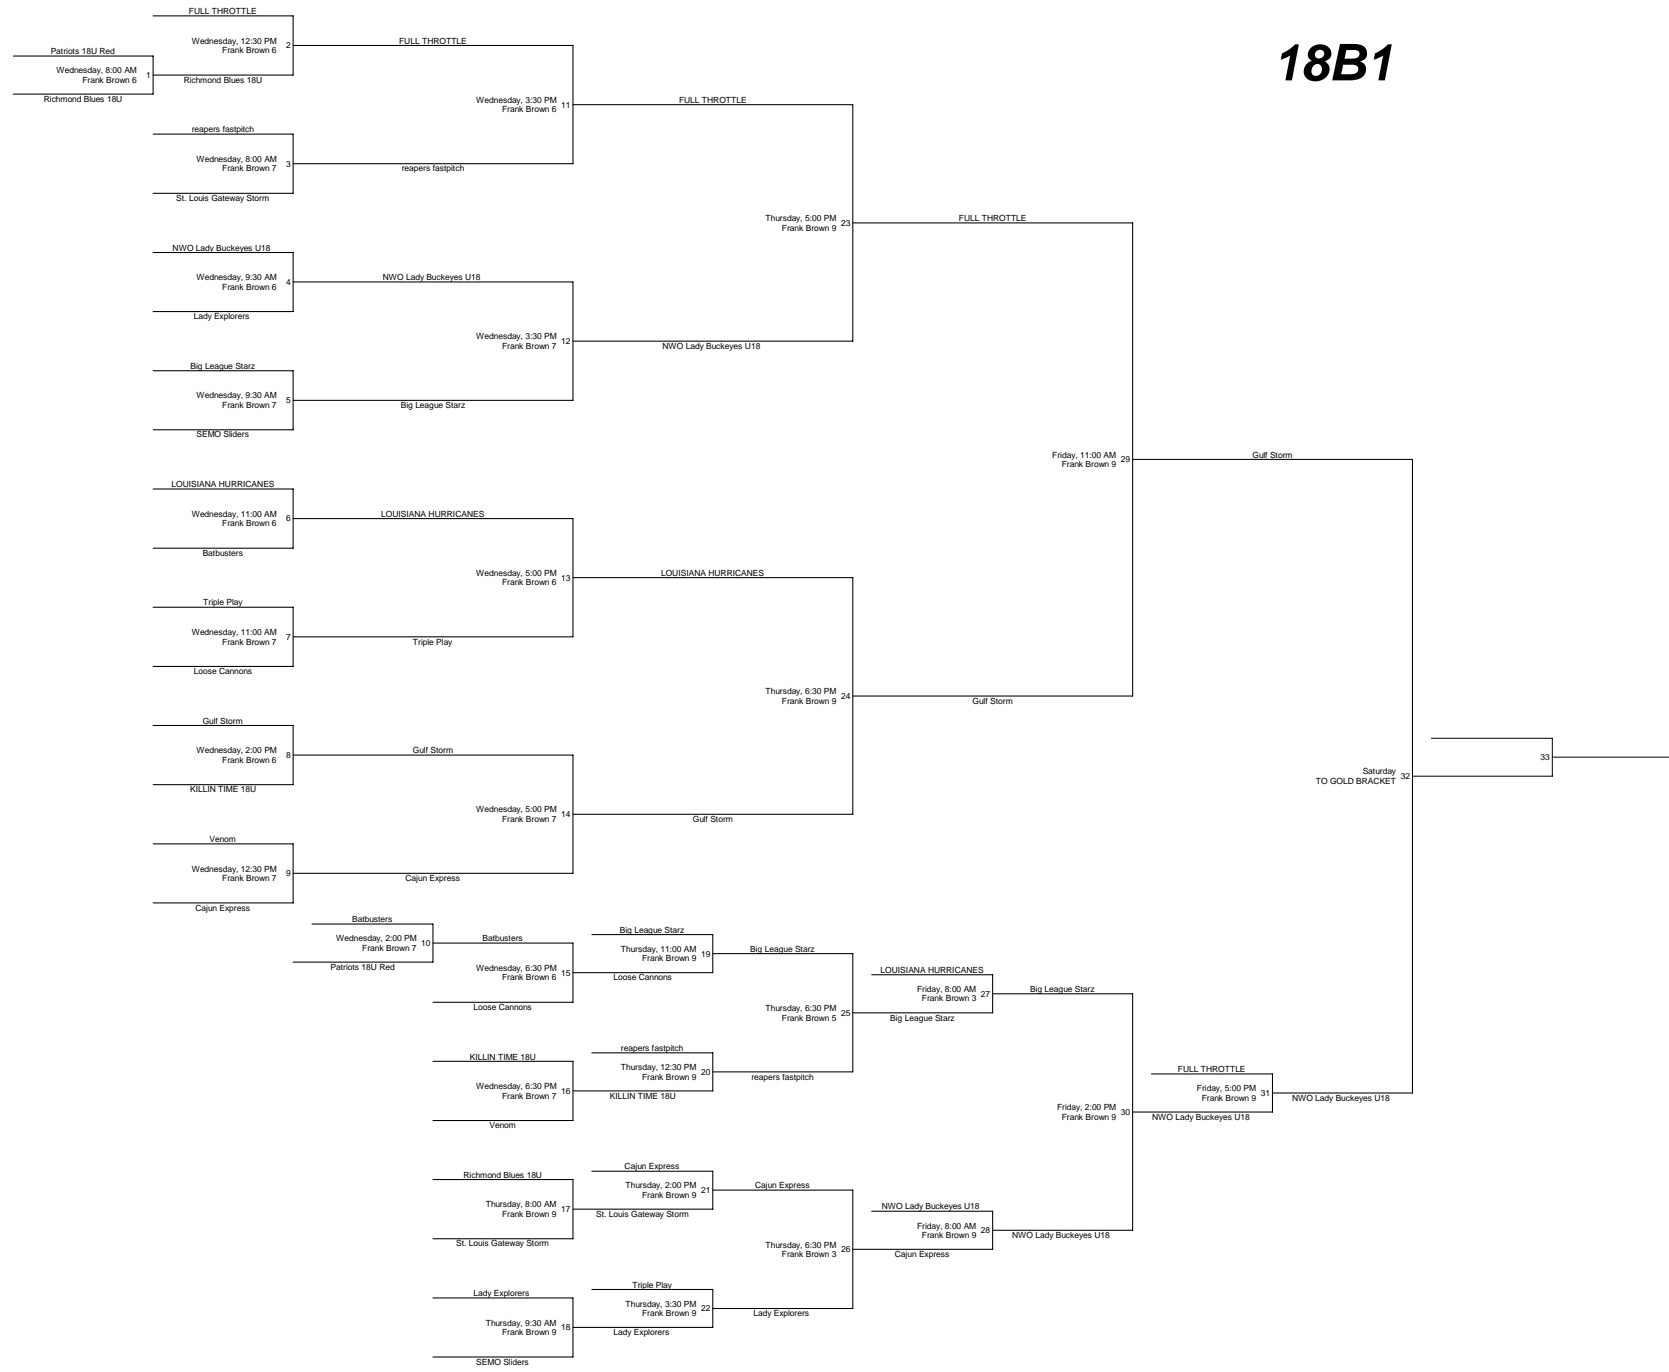

# B Division

**Gulf Storm**

Sat, 8:00AM  
frank brown-9 (23)

**Georgia Mustangs**

(L23)

11:00 AM  
frank brown-9

**Lady Buckeyes**

Sat, 9:30AM  
frank brown-9

**SEMO Magic**

12:30 PM  
frank brown-9

IF GAME

Sat, 2:00PM  
frank brown-9

# 18B1