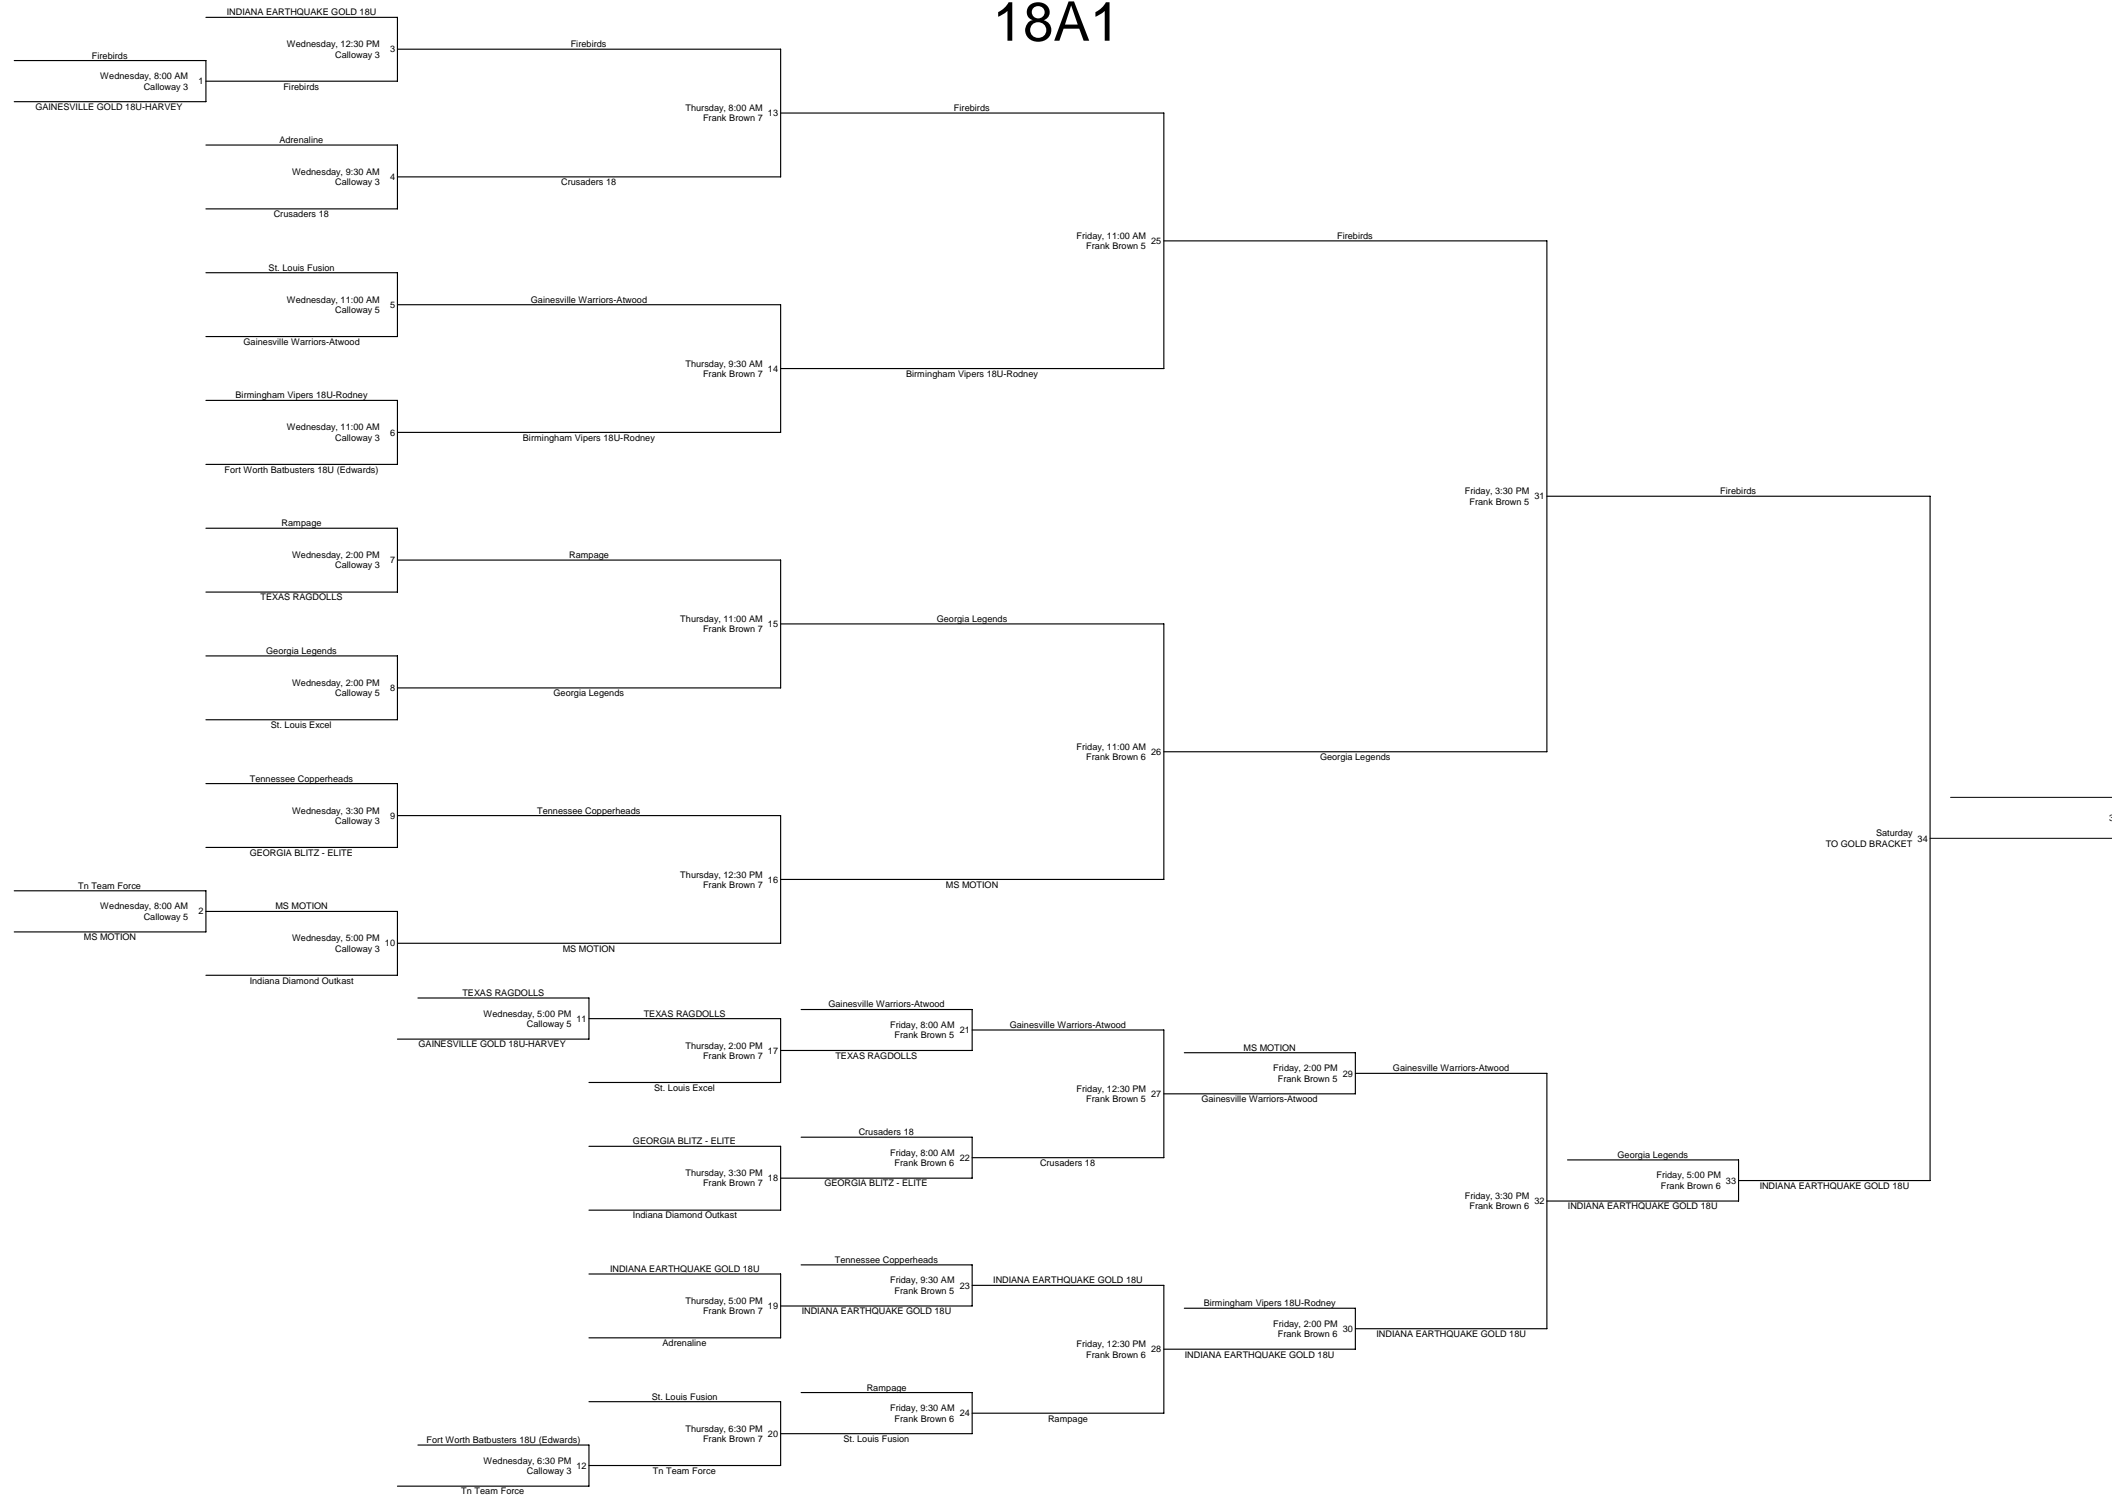

A Division

Firebirds

Sat, 8:00AM
frank brown-8 (23)

Vipers (Matchen)

(L23)

Indy Earthquake

Sat, 9:30AM
frank brown-8

Texas Xplosion

11:00 AM
frank brown-8

12:30 PM
frank brown-8

IF GAME

Sat, 2:00PM
frank brown-8

18A1

18A2