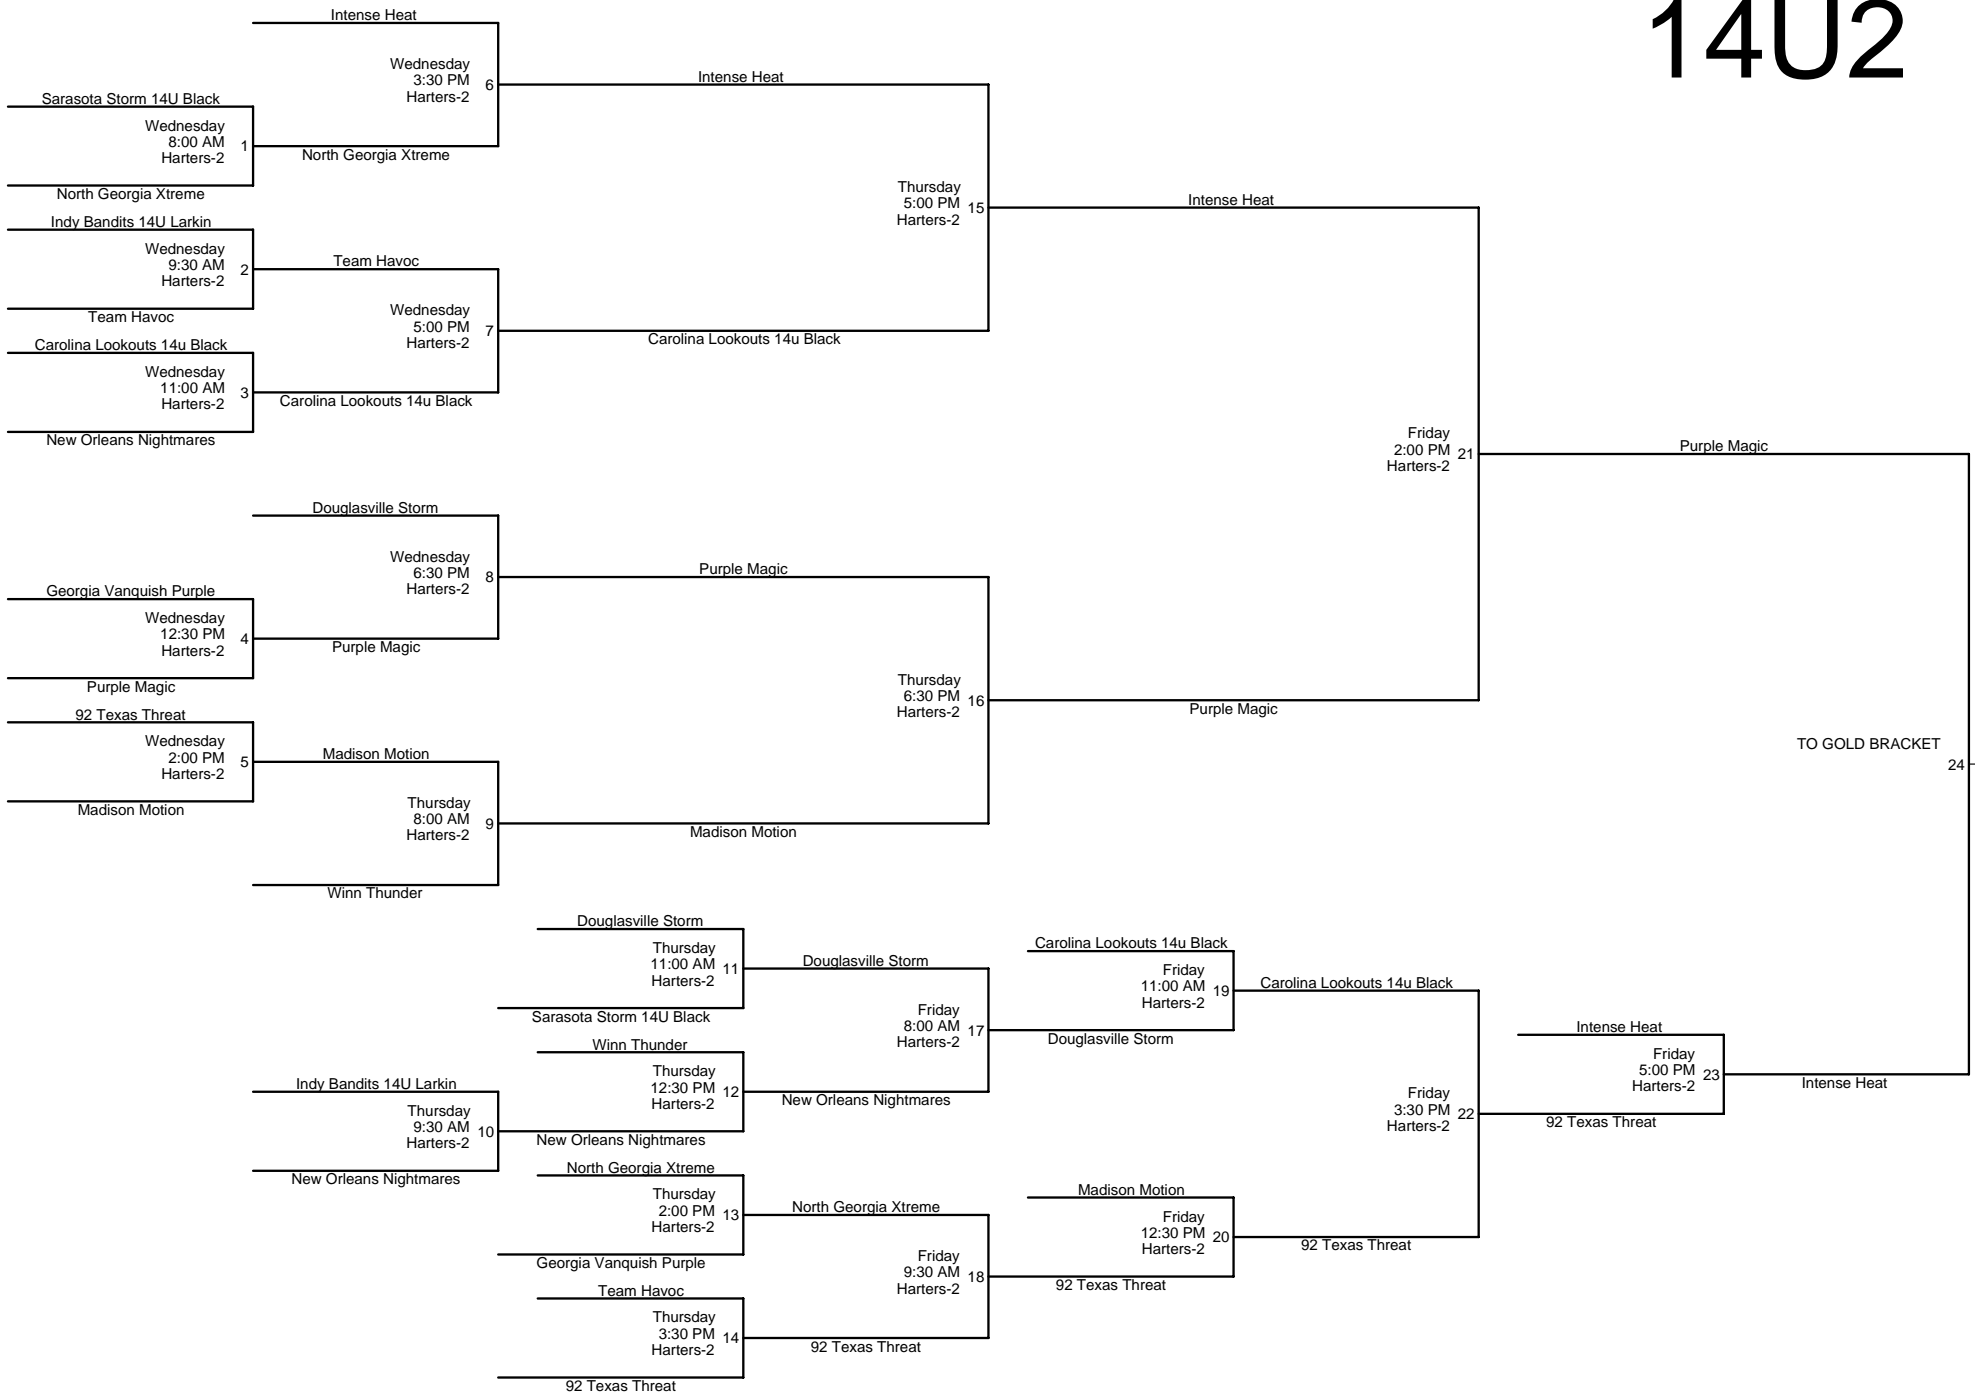

14U GOLD ★

Caroline Stingers

Sat, 9:30 AM
FB-8 (1)

Liberty Belles

Purple Magic

Sat, 9:30 AM
FB-7 (2)

Tampa Heat Wave

Sat, 12:30
FB-8 (5)

IF GAME

Sat, 3:30 PM
FB-7

(L2)

(L5)

Southern Express

Sat, 8:00 AM
FB-8 (3)

Sat, 11:00 AM
FB-7 (6)

Sat, 12:30 PM
FB-7

Sat, 2:00 PM
FB-7

South GA Boltz

(L1)

Intense Heat

Sat, 8:00 AM
FB-7 (4)

Sat, 11:00 AM
FB-8 (7)

NWA Thunderbolts

14U1

14U2

14U4