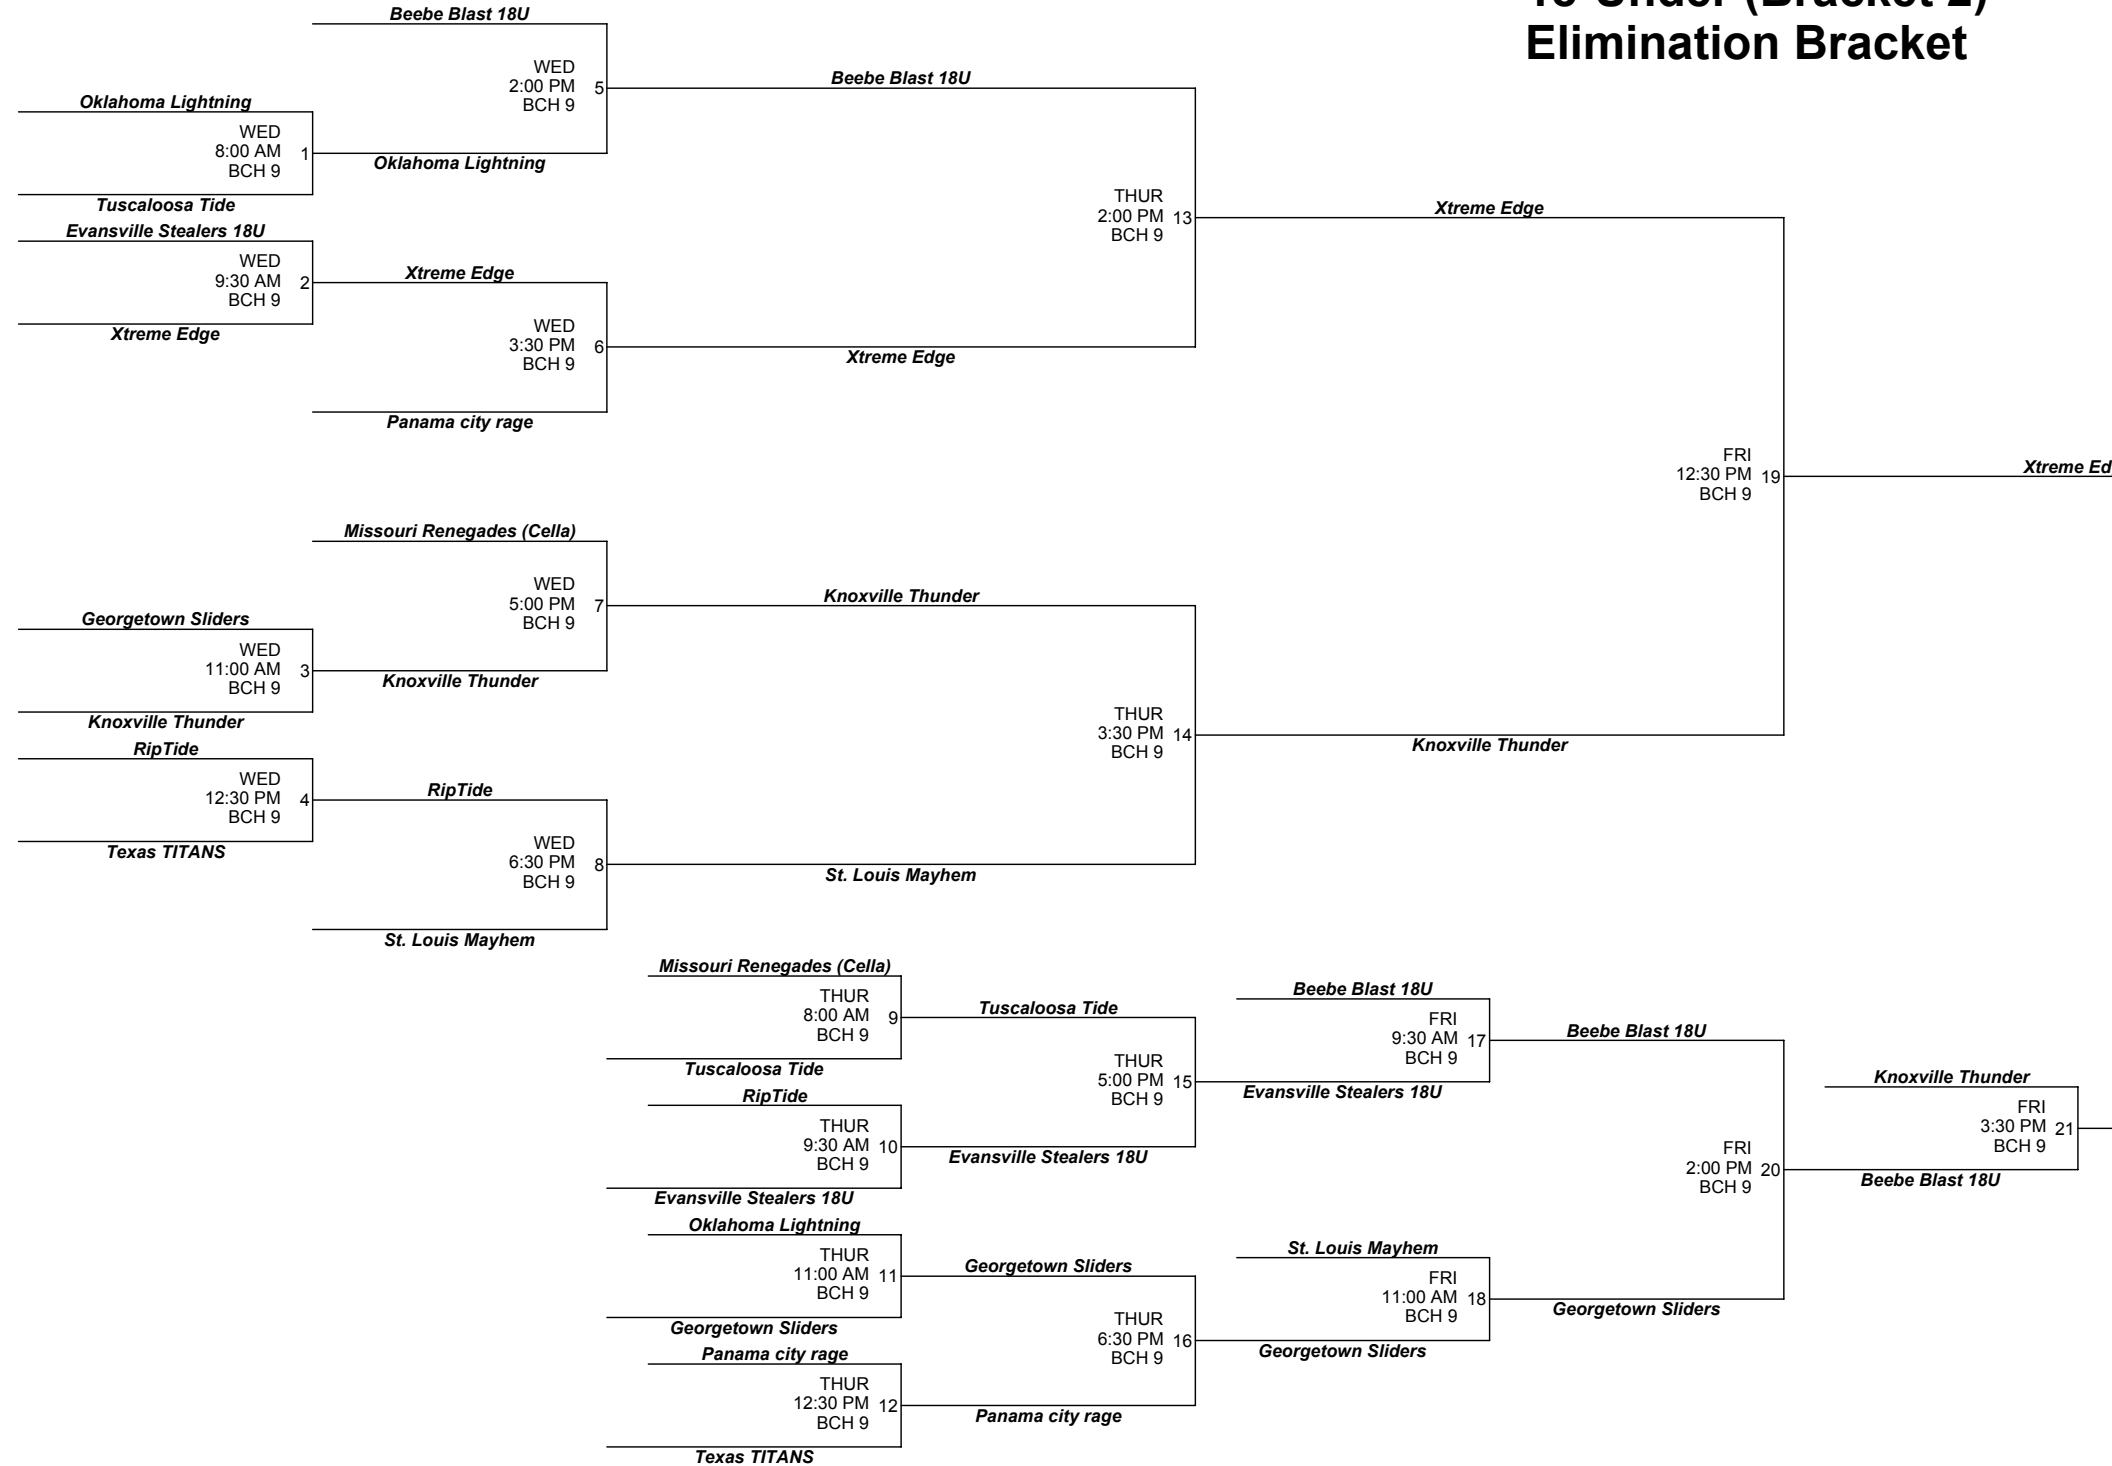

# 18-Under (Bracket 2) Elimination Bracket

ge

TO GOLD

22

TO GOLD

23

*Knoxville Thunder*