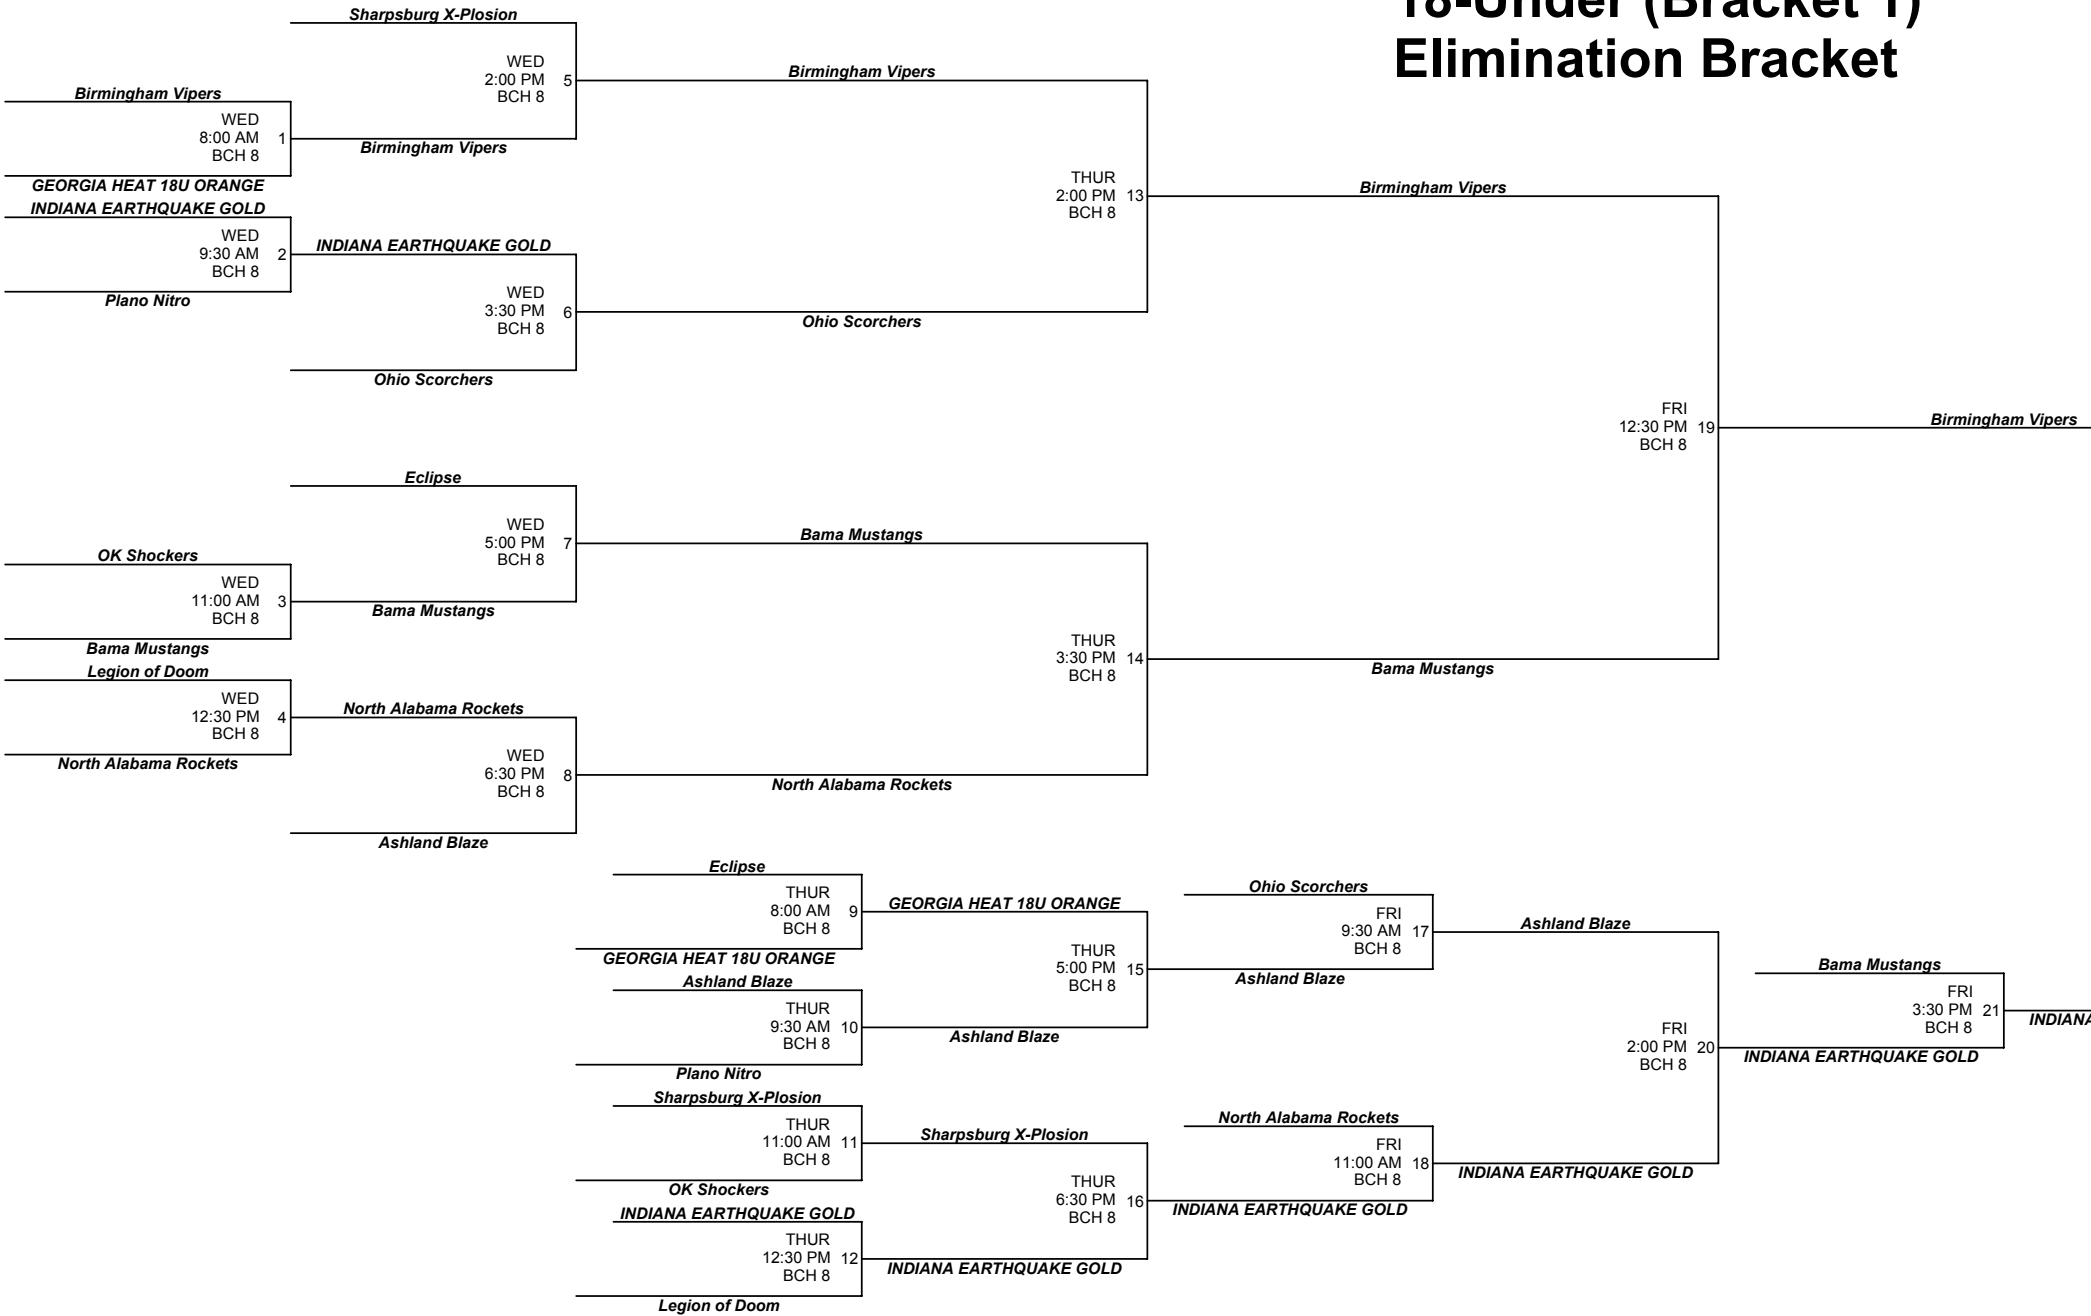

18-Under (Bracket 1) Elimination Bracket

TO GOLD

22

TO GOLD

23

EARTHQUAKE GOLD