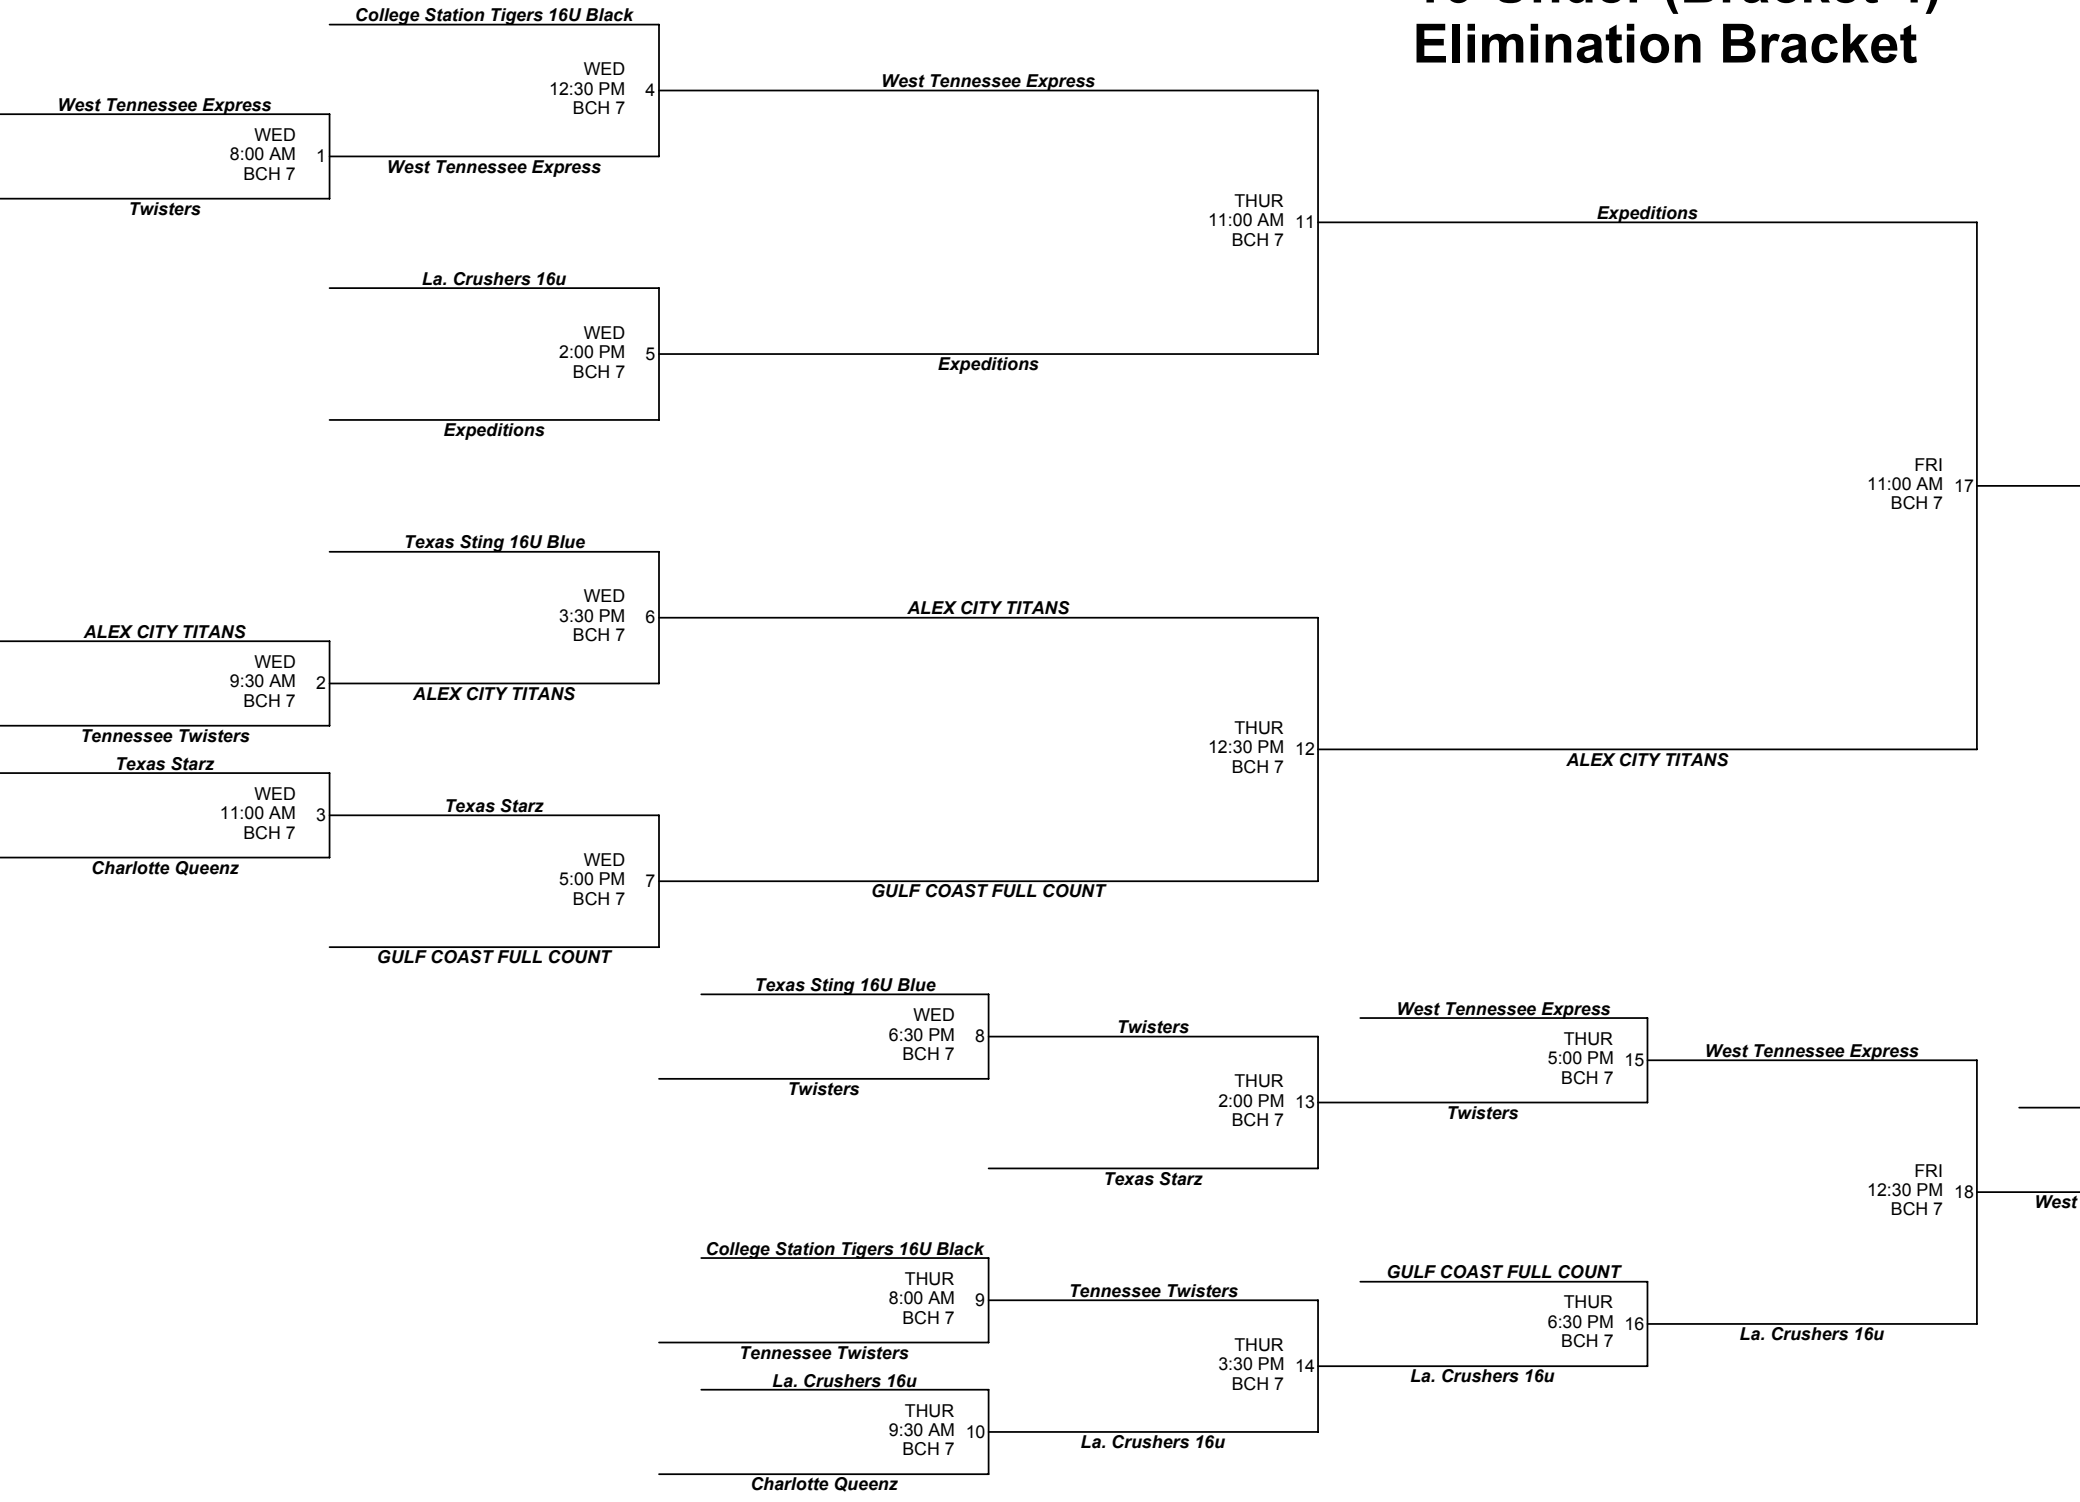

16-Under (Bracket 4) Elimination Bracket

ALEX CITY TITANS

TO GOLD

20

TO GOLD

21

Expeditions

FRI
2:00 PM 19
BCH 7

West Tennessee Express

Tennessee Express