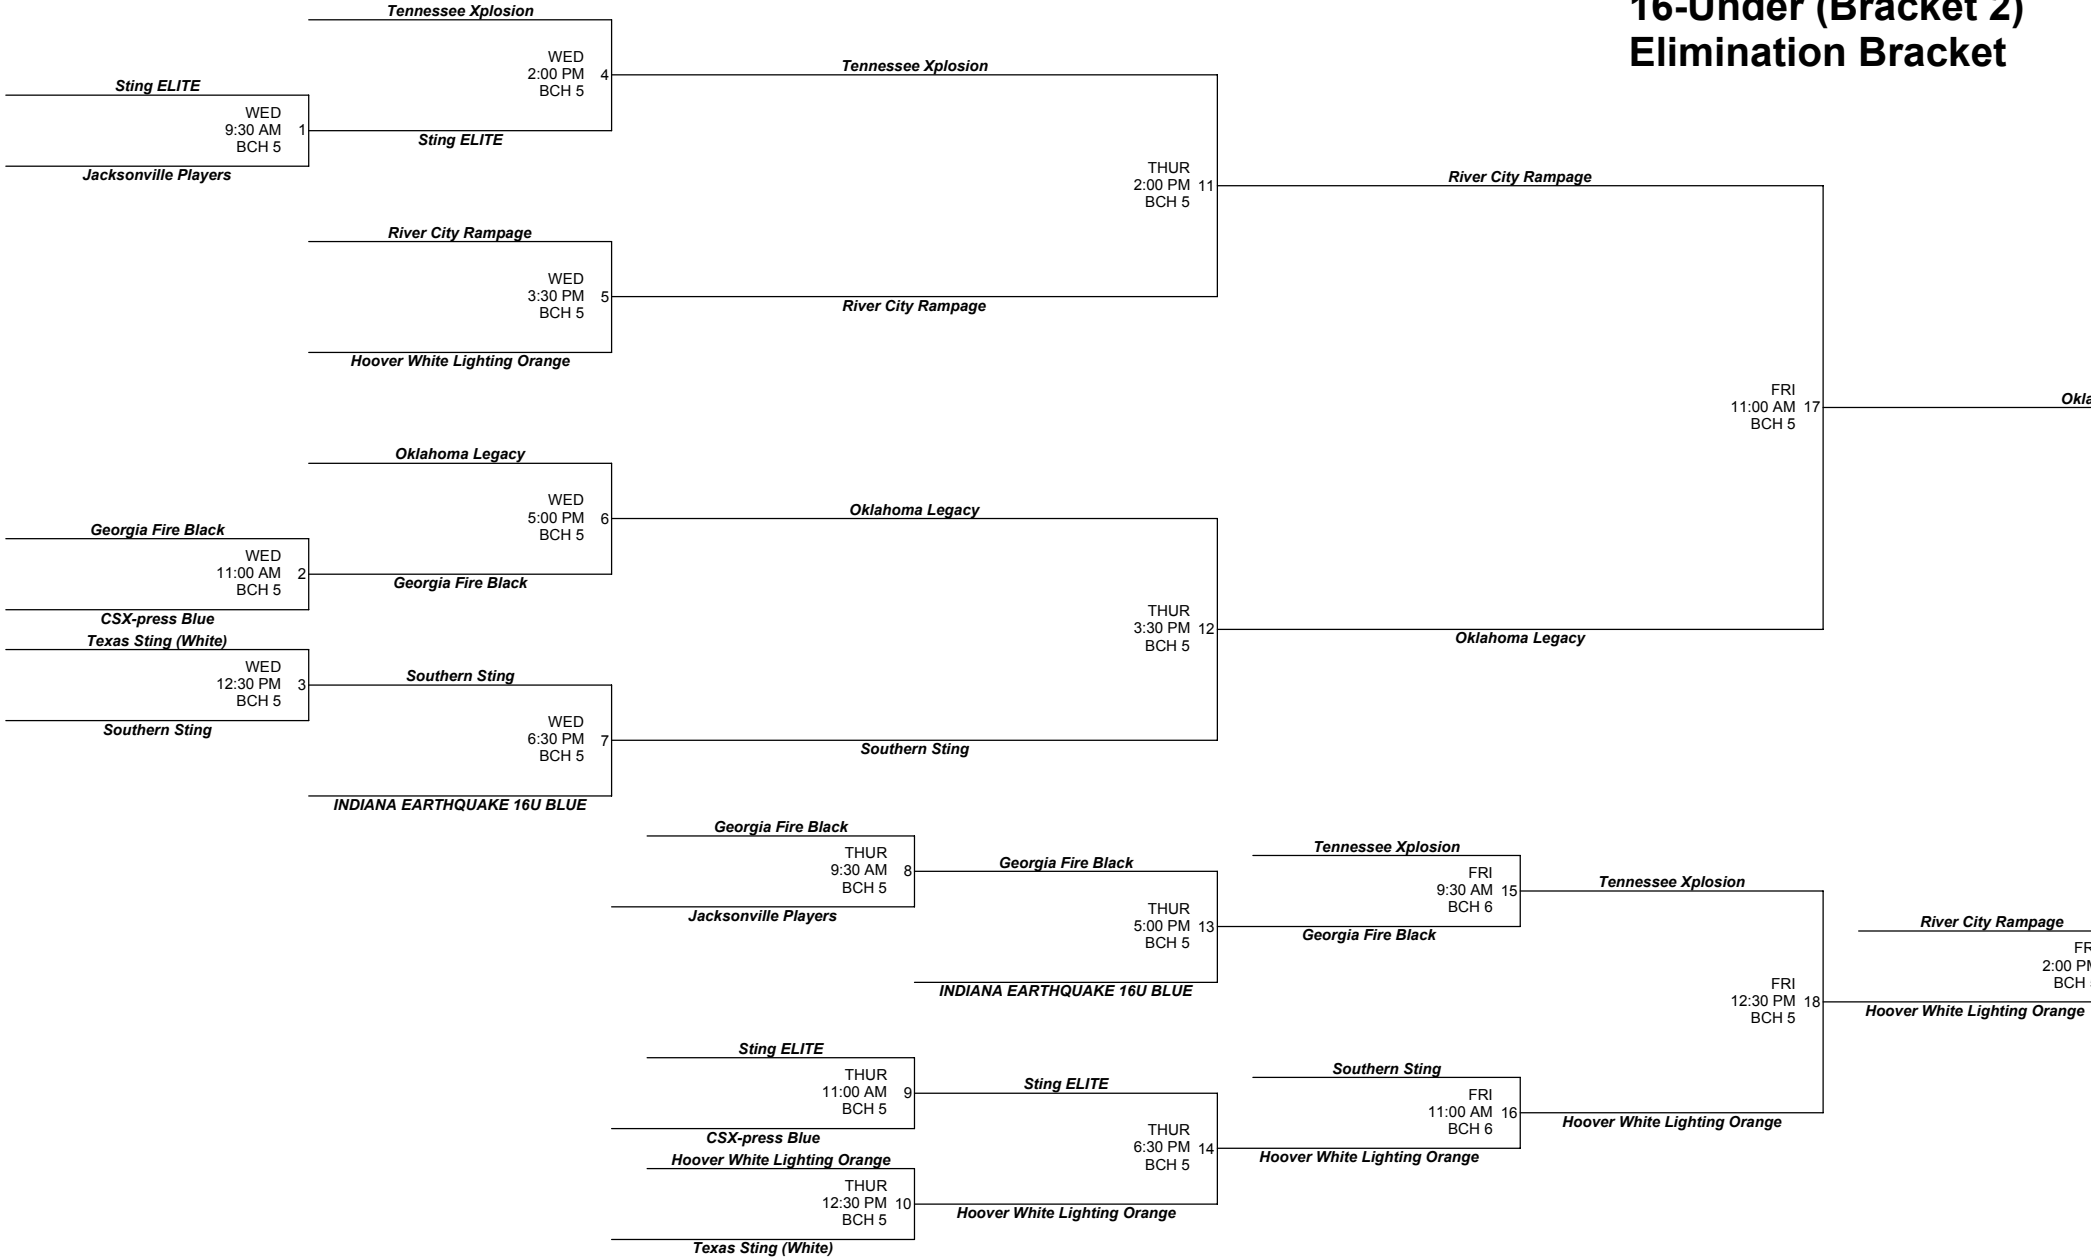

16-Under (Bracket 2) Elimination Bracket

oma Legacy

TO GOLD

20

TO GOLD

21

19