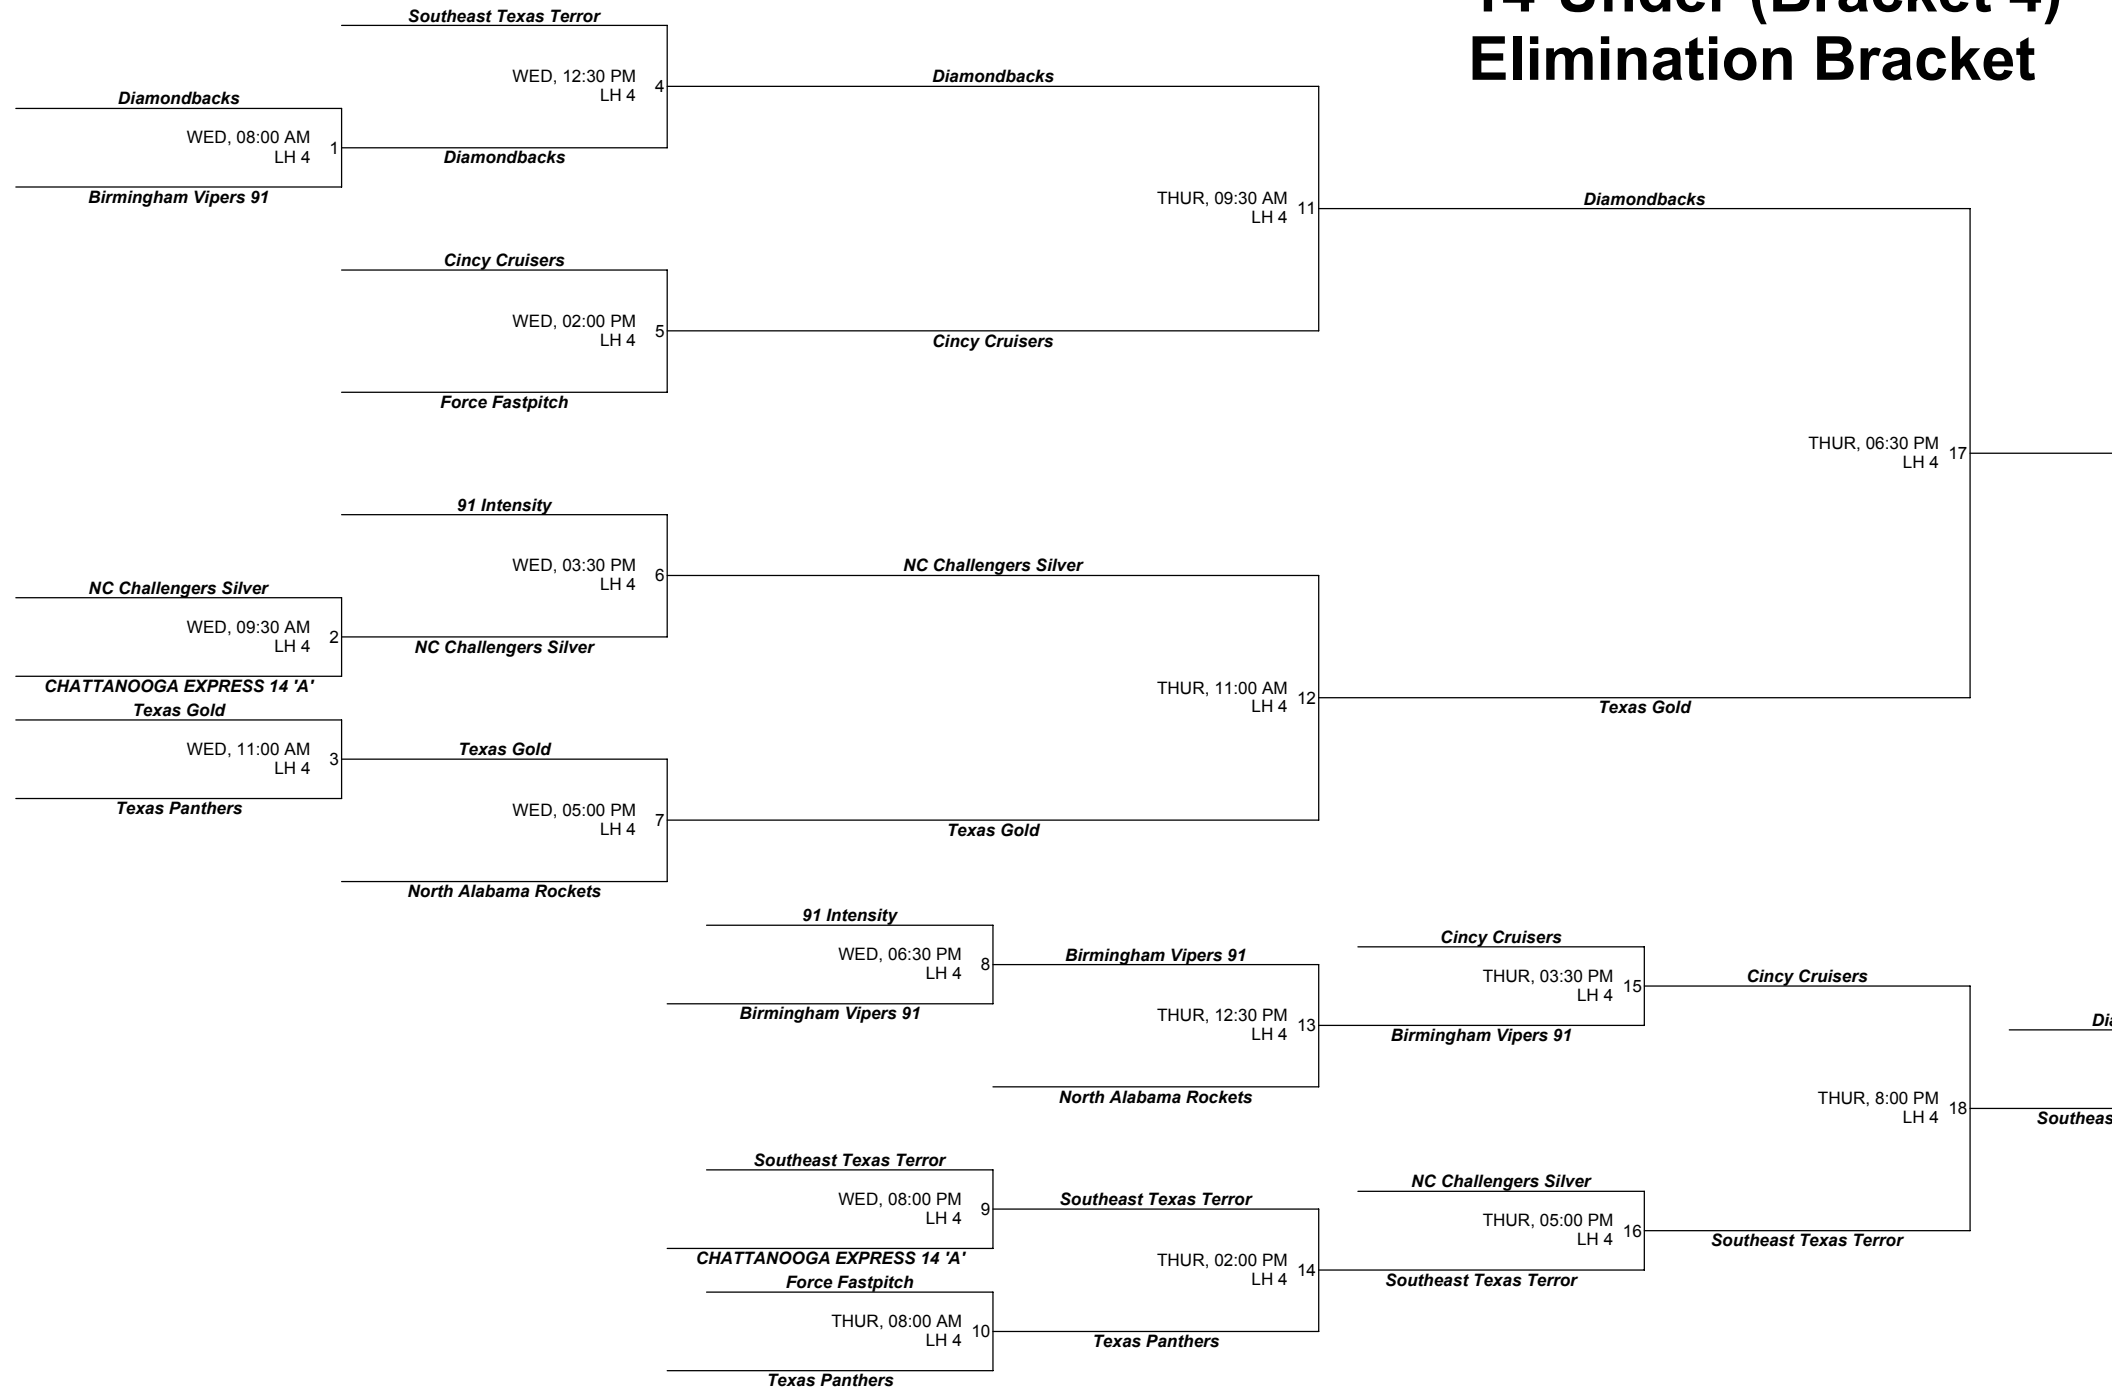

14-Under (Bracket 4) Elimination Bracket

Texas Gold

TO GOLD 20

TO GOLD 21

iamondbacks

FRI, 5 PM
BCH 3 19

Southeast Texas Terror

at Texas Terror