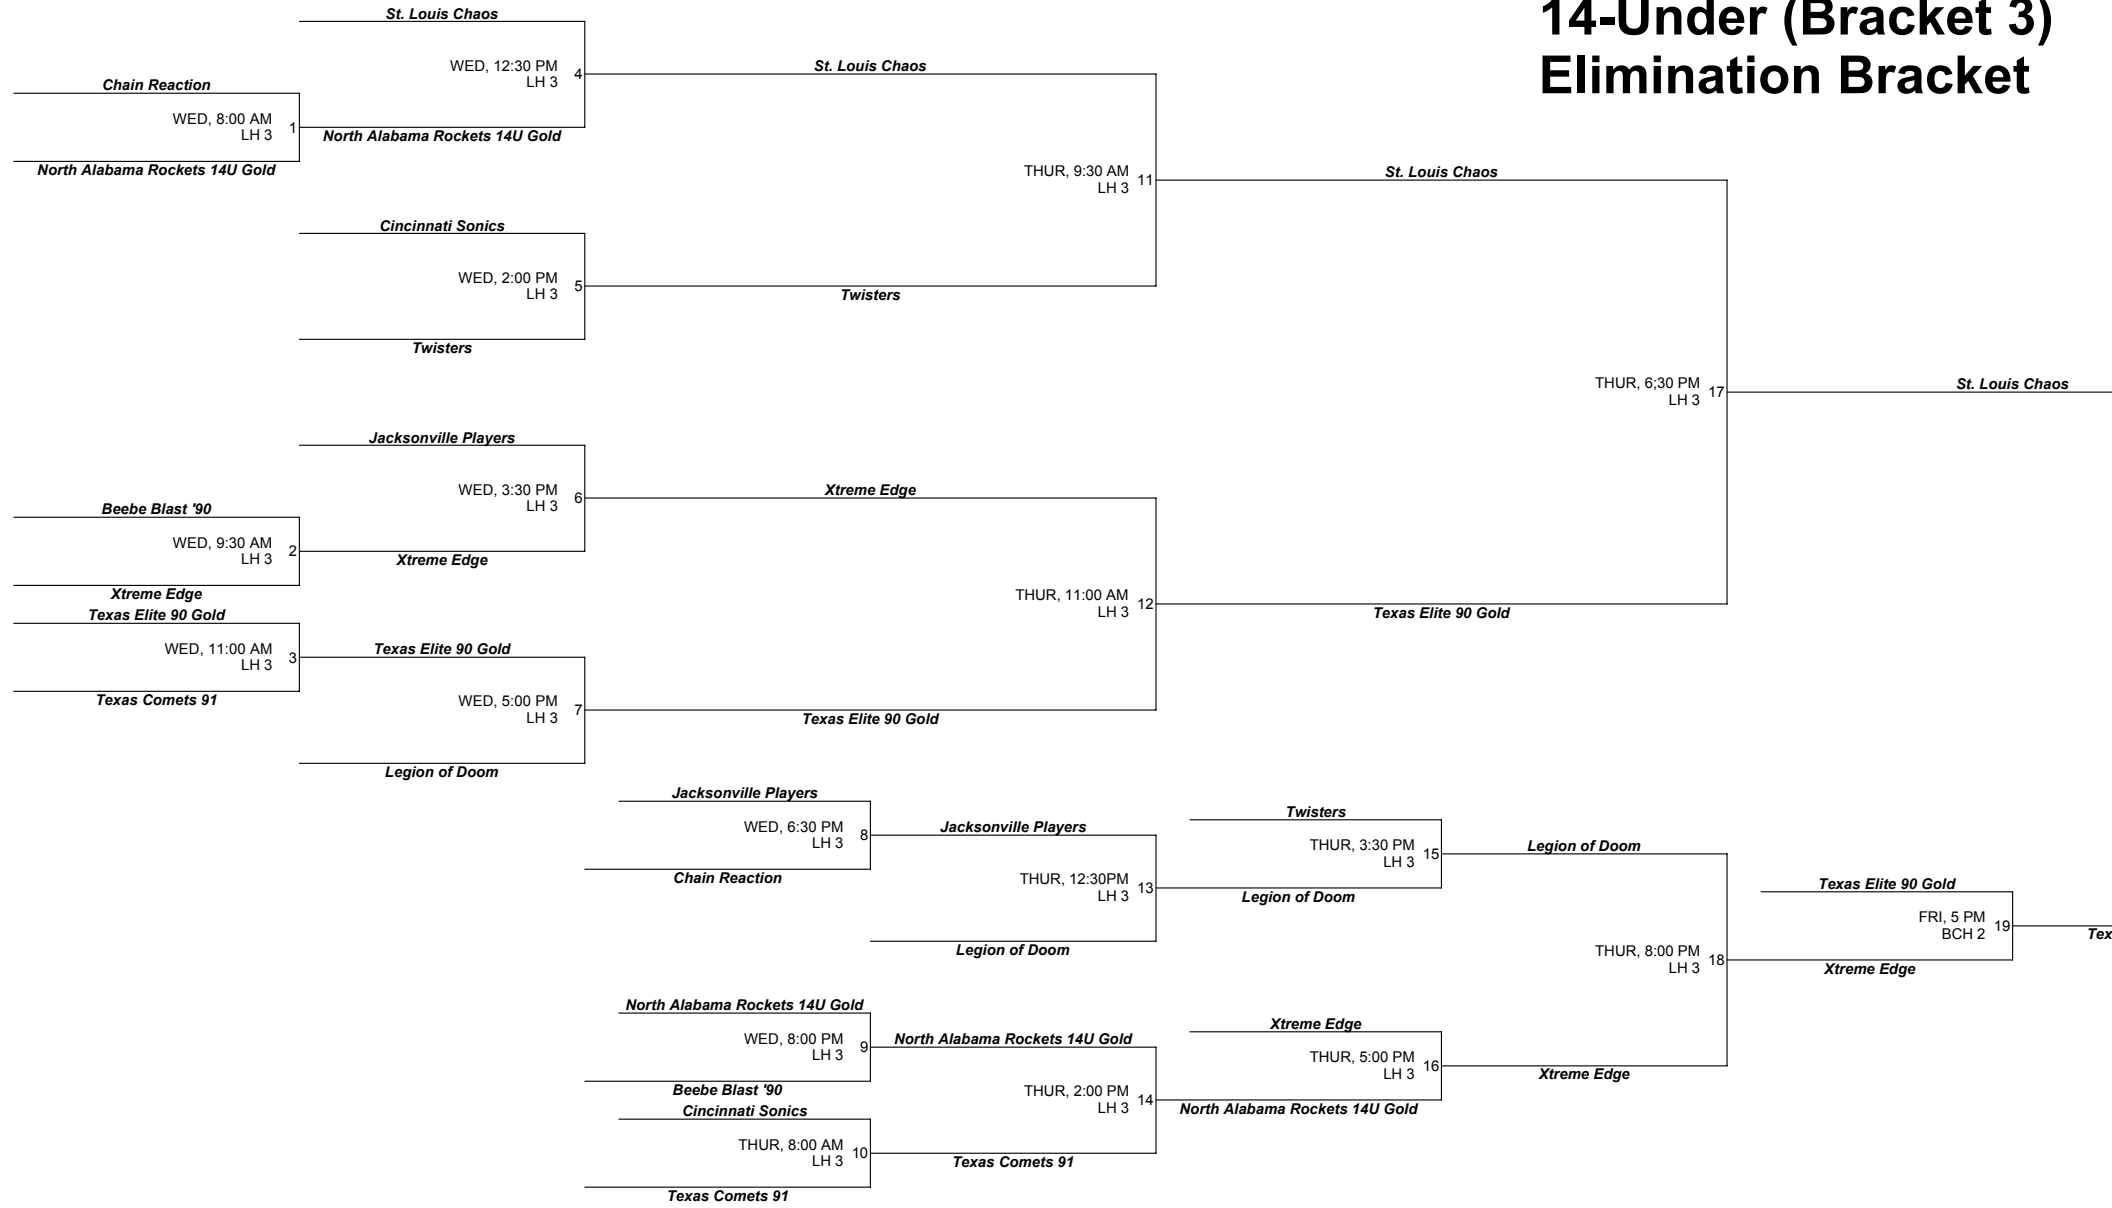

14-Under (Bracket 3) Elimination Bracket

TO GOLD 20

TO GOLD 21
