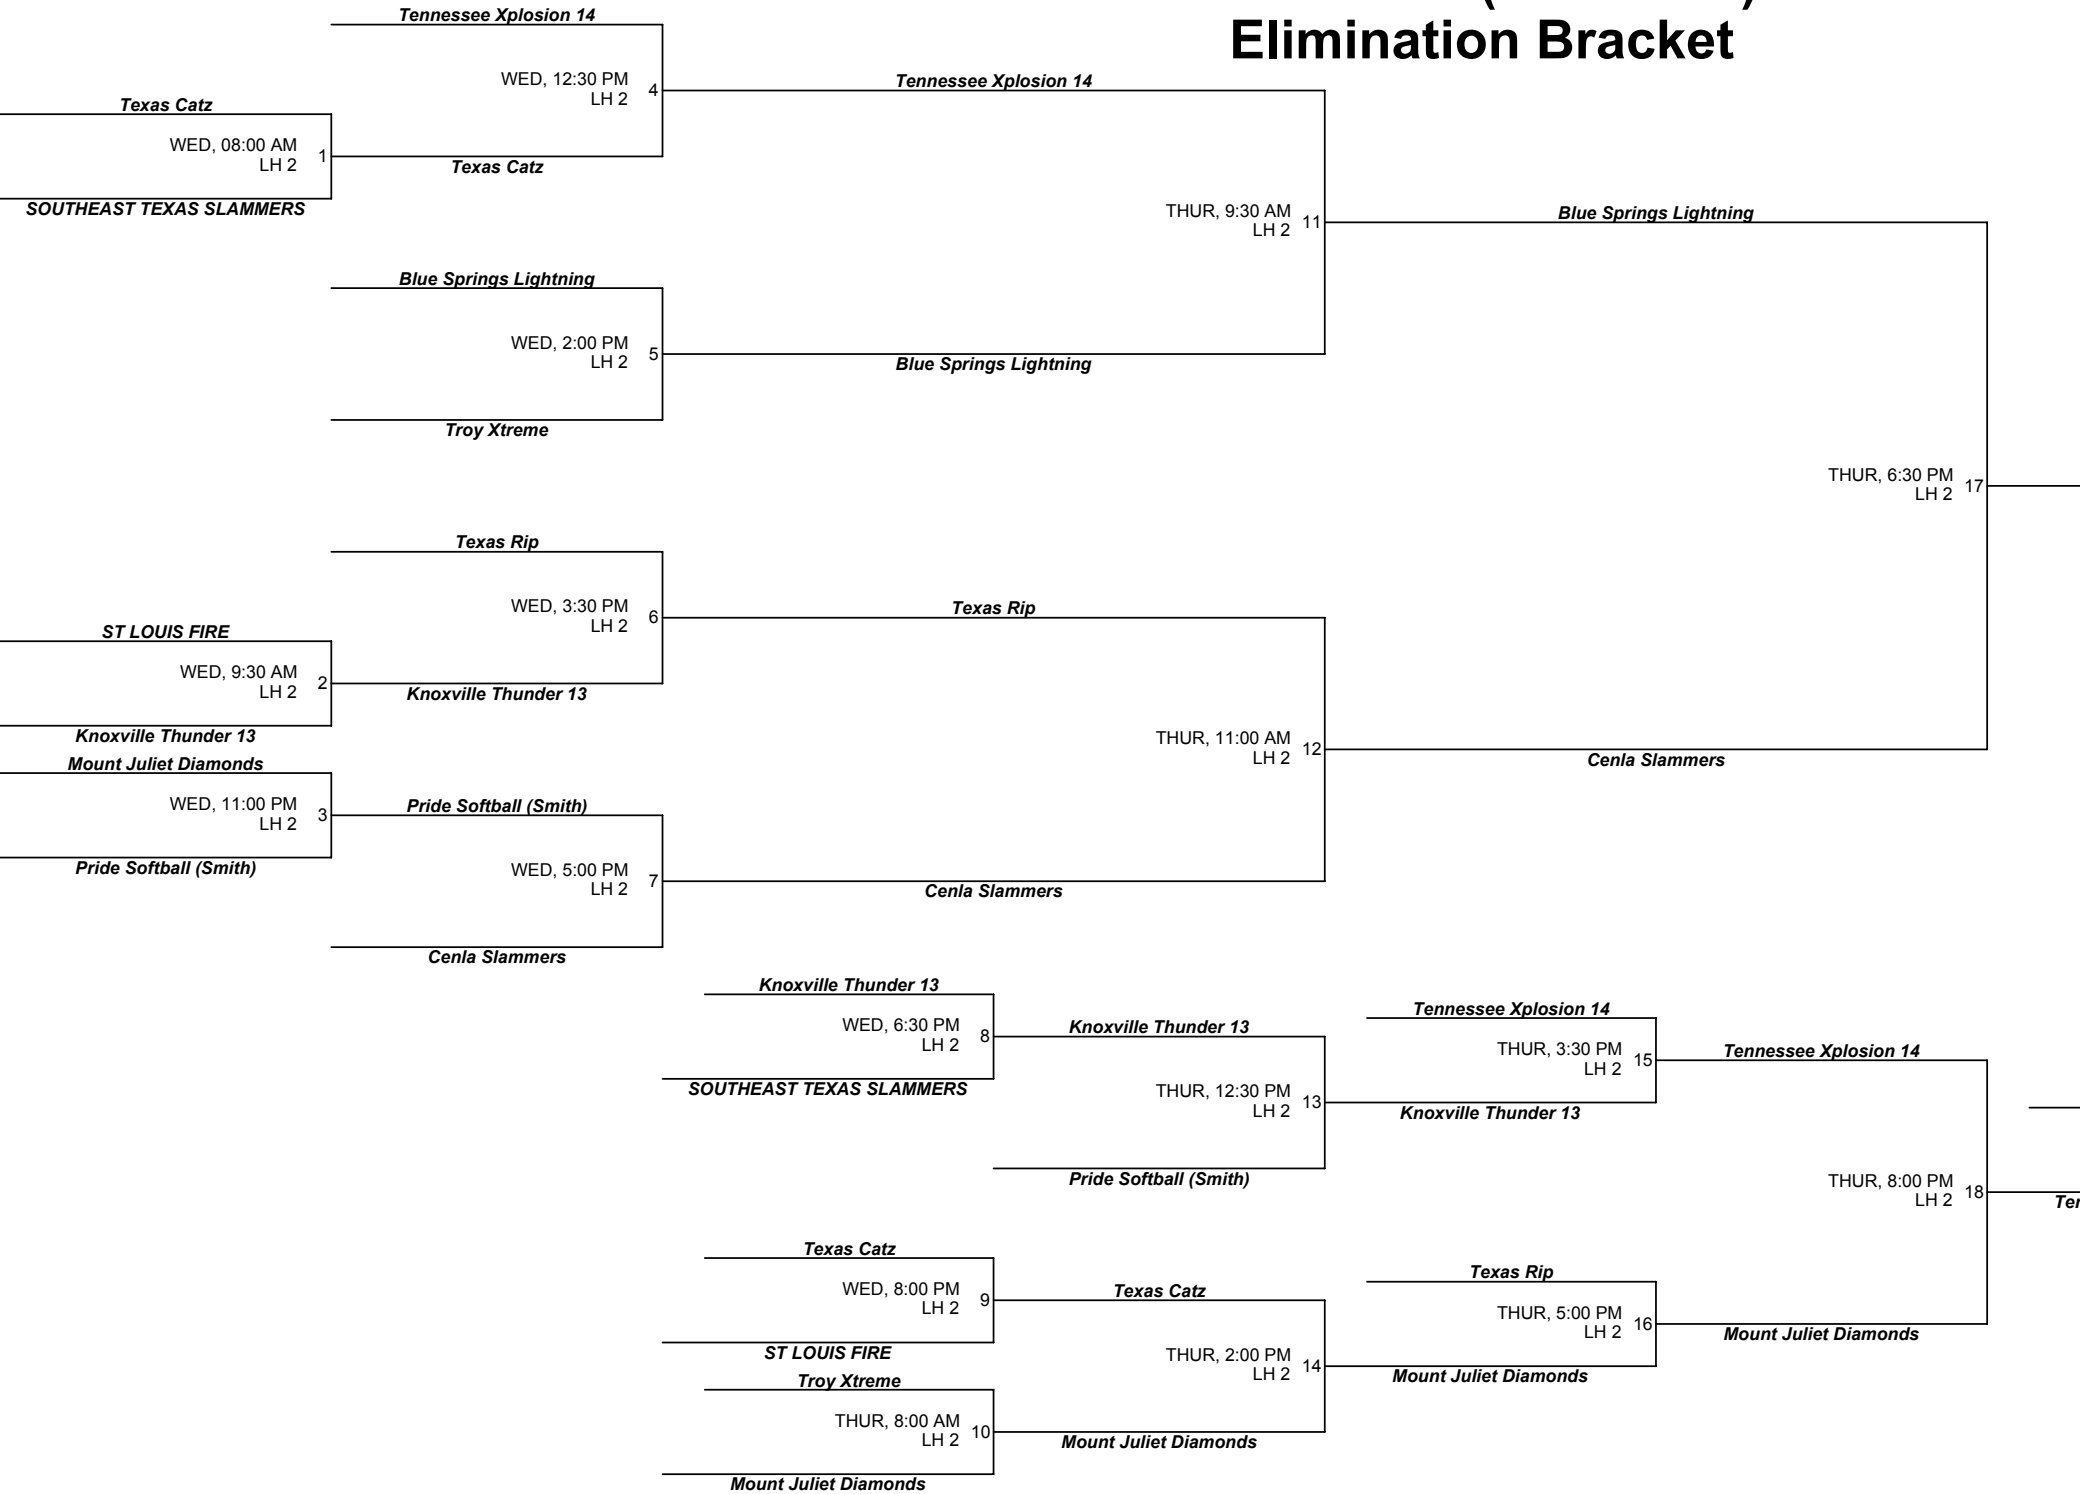

14-Under (Bracket 2) Elimination Bracket

Blue Springs Lightning

TO GOLD 20

TO GOLD 21

Cenla Slammers

FRI, 3:30 PM
BCH 3 19

Tennessee Xplosion 14

Tennessee Xplosion 14