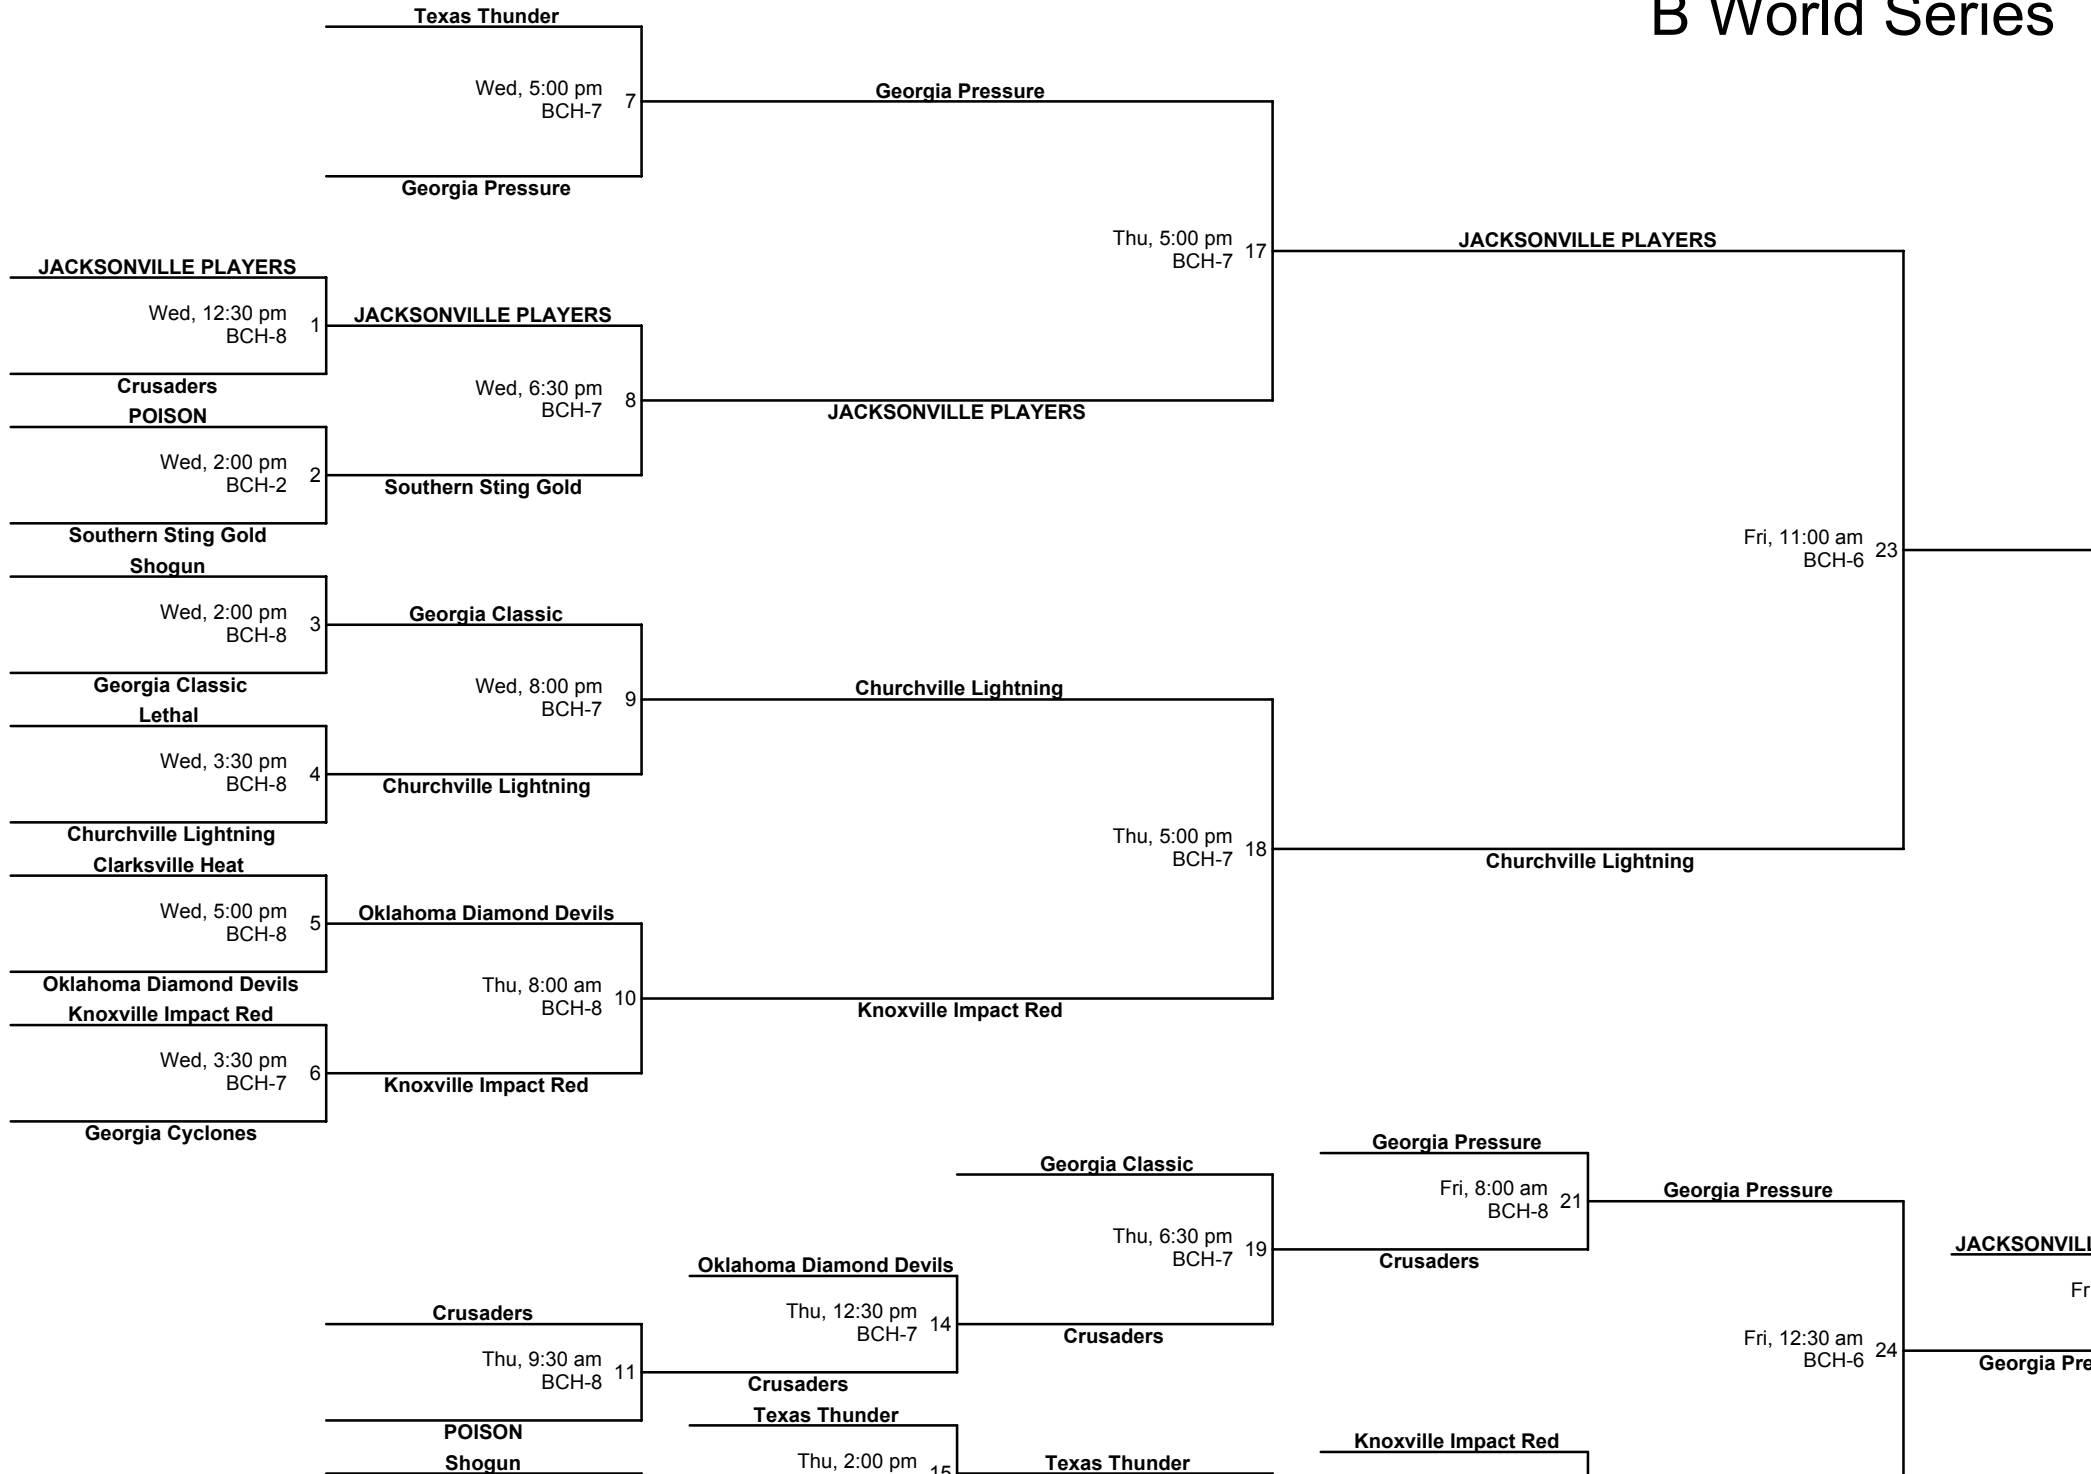

Winning Team must call score in for live update at 850-527-1163

12-Under (2) B World Series

Churchville Lightning

LE PLAYERS

i, 2:00 pm
BCH-6 25

JACKSONVILLE PLAYERS

To Gold Bracket 26