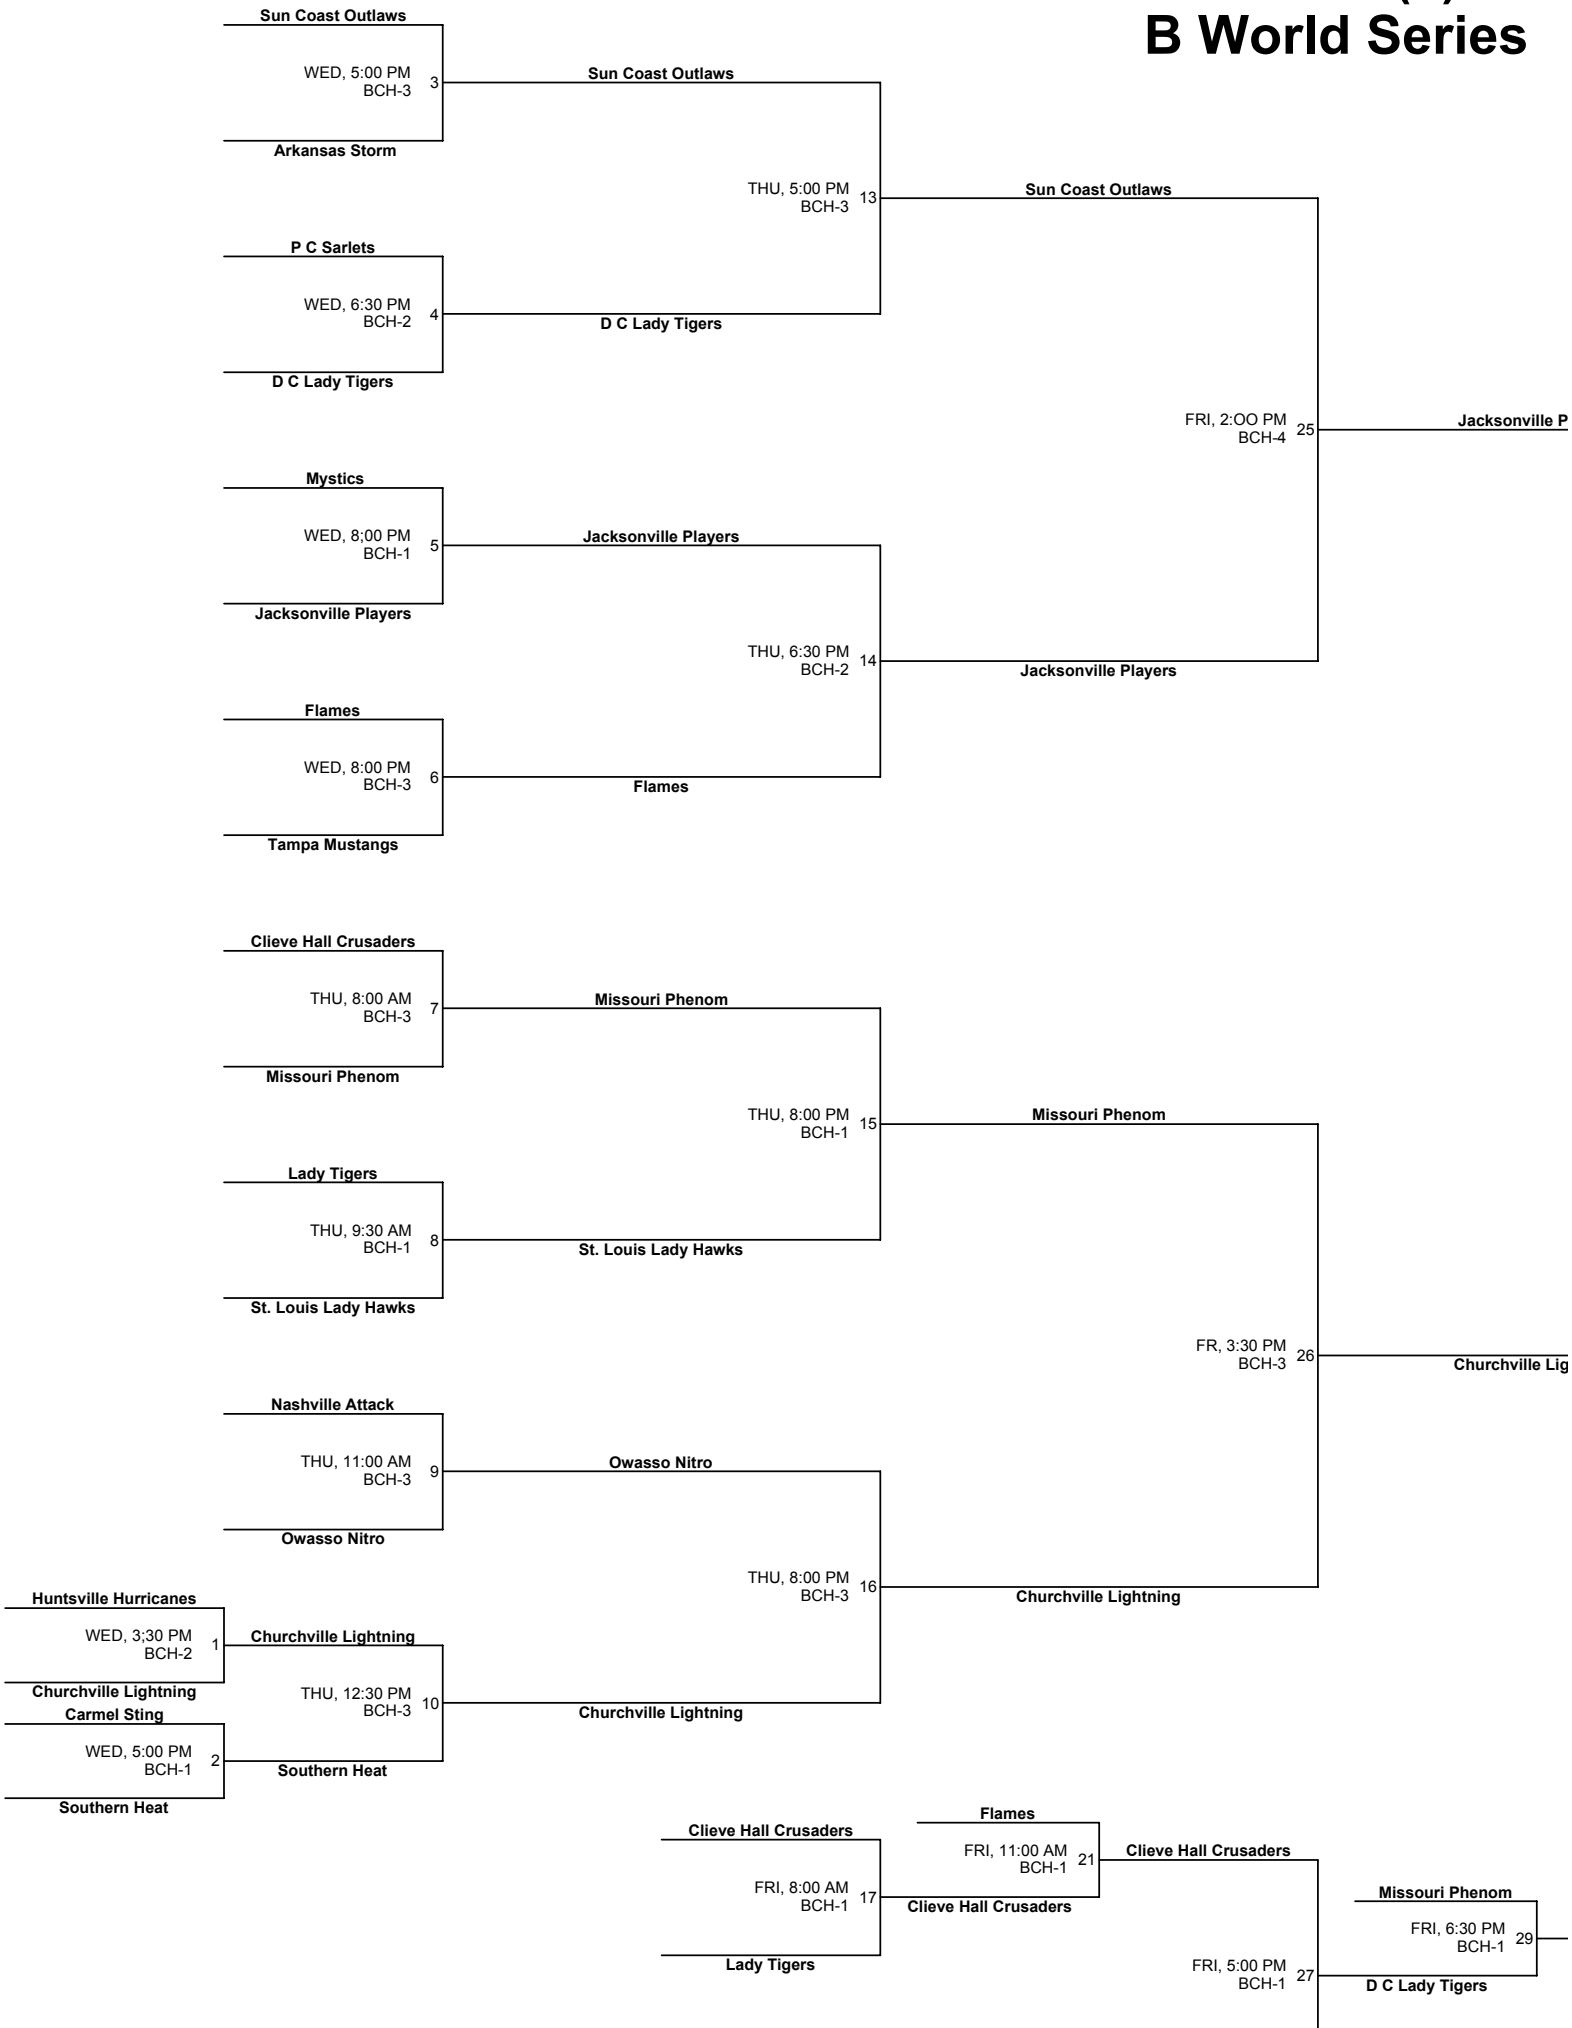

Winning Team must call score in for live update at 850-527-1163. Good Luck!

16-Under (2) B World Series

layers

FRI, 5:30 PM
BCH-3 31

Churchville Lightning
Advance to Gold

htning

Missouri Phenom

Jacksonville Players