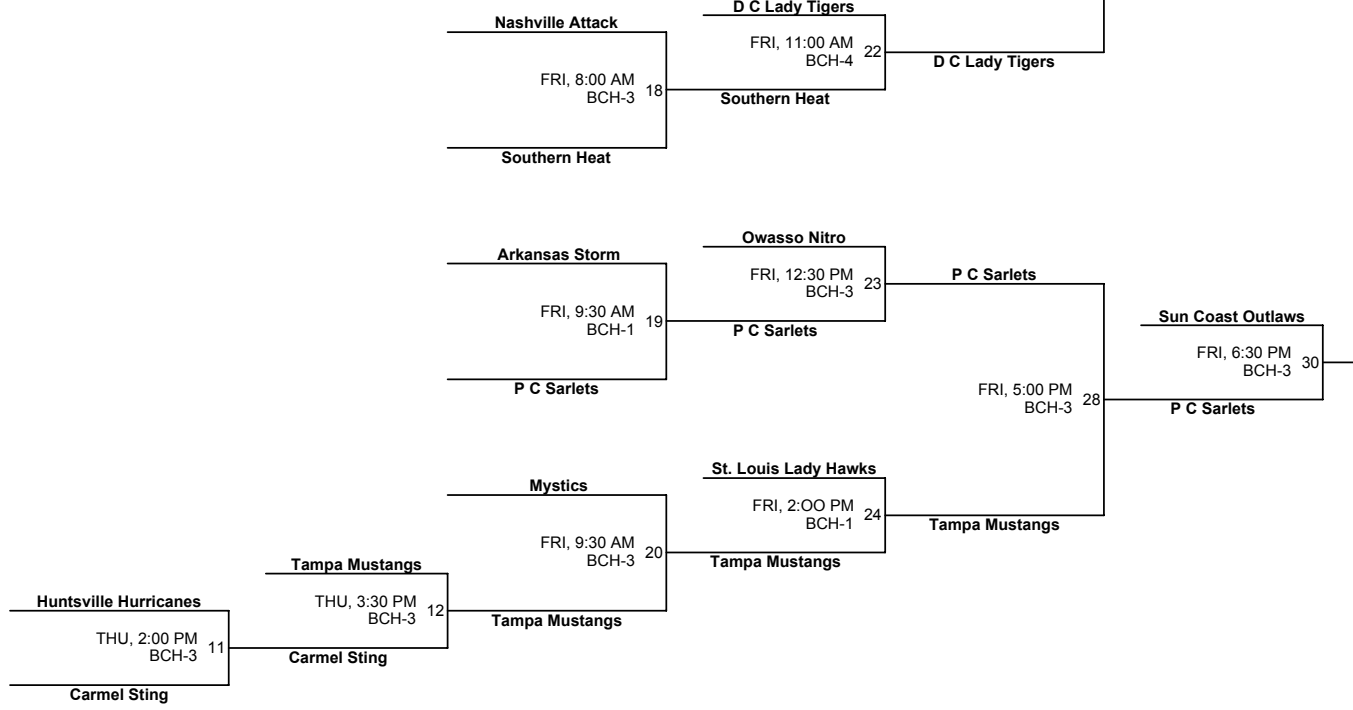

Winning Team must call score in for live update at 850-527-1163. Good Luck!

16-Under (2) B World Series

layers

FRI, 5:30 PM
BCH-3 31

Churchville Lightning
Advance to Gold

htning

Missouri Phenom

Jacksonville Players

SAT, 8:00 AM
BCH-1

33

Advance to Gold

Missouri Phenom

FRI, 8:00 PM
BCH-3 32

Missouri Phenom

Sun Coast Outlaws